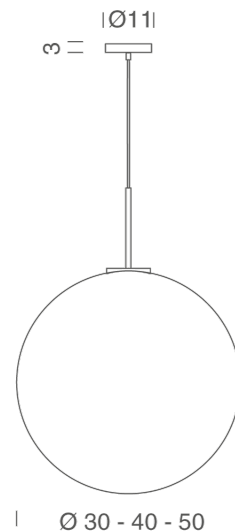

NE S/ASTEROIDE/50/WH

Asteroid Pendant

by

Asteroide is a globe shaped pendant lamp in triplex blown glass in opal matt white finish. Canopy, cable, and metalware in painted in white. Available in three sizes to suit any interior.

Supplier	Nemo
Country	Italy
SKU	NE S/ASTEROIDE/50/WH
Size	50cm

Product Dimensions

Weight	4.5kg
Emission	diffused
Notes	Max cable length 150cm

Materials	Glass
IP Rating	IP20

Source	1 x E27 100W (Max)
Dimming	Dependent on globe