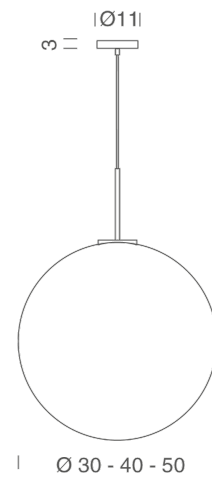

Asteroide Pendant

by Nemo

Asteroide is a globe shaped pendant lamp in triplex blown glass in opal matt white finish. Canopy, cable, and metalware in painted in white. Available in three sizes to suit any interior.

Supplier	Nemo
Country	Italy
SKU	NE S/ASTEROIDE/50/WH
Size	50cm

Product Dimensions

Weight	4.5kg
Emission	diffused
Notes	Max cable length 150cm

Materials	Glass
IP Rating	IP20

Source	1 x E27 100W (Max)
Dimming	Dependent on globe