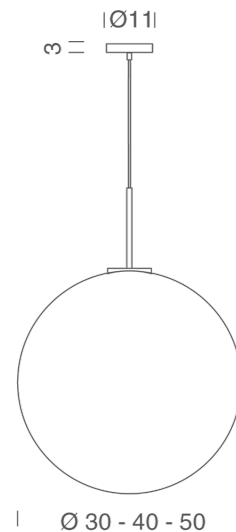

NE S/ASTEROIDE/50/WH

Asteroid Pendant

by

Asteroid is a globe shaped pendant lamp in triplex blown glass in opal matt white finish. Canopy, cable, and metalware in painted in white. Available in three sizes to suit any interior.

Supplier	Nemo
Country	Italy
SKU	NE S/ASTEROIDE/50/WH
Size	50cm

Product Dimensions

Weight	4.5kg
Emission	diffused
Notes	Max cable length 150cm

Materials	Glass
IP Rating	IP20

Source	1 x E27 100W (Max)
Dimming	Dependent on globe