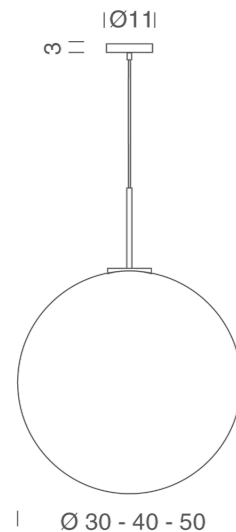

NE S/ASTEROIDE/50/WH

Asteroid Pend

by

Asteroide is a globe shaped pendant lamp in triplex blown glass in opal matt white finish. Canopy, cable, and metalware in painted in white. Available in three sizes to suit any interior.

Supplier	Nemo
Country	Italy
SKU	NE S/ASTEROIDE/50/WH
Size	50cm

Product Dimensions

Weight	4.5kg
Emission	diffused
Notes	Max cable length 150cm

Materials	Glass
IP Rating	IP20

Source	1 x E27 100W (Max)
Dimming	Dependent on globe