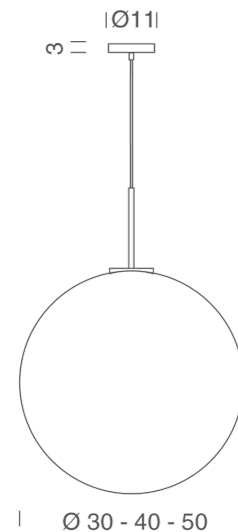

NE S/ASTEROIDE/50/WH

## Asteroid Pendant

by

Asteroid is a globe shaped pendant lamp in triplex blown glass in opal matt white finish. Canopy, cable, and metalware in painted in white. Available in three sizes to suit any interior.

<b>Supplier</b>	Nemo
<b>Country</b>	Italy
<b>SKU</b>	NE S/ASTEROIDE/50/WH
<b>Size</b>	50cm

### Product Dimensions

<b>Weight</b>	4.5kg
<b>Emission</b>	diffused
<b>Notes</b>	Max cable length 150cm

<b>Materials</b>	Glass
<b>IP Rating</b>	IP20

<b>Source</b>	1 x E27 100W (Max)
<b>Dimming</b>	Dependent on globe