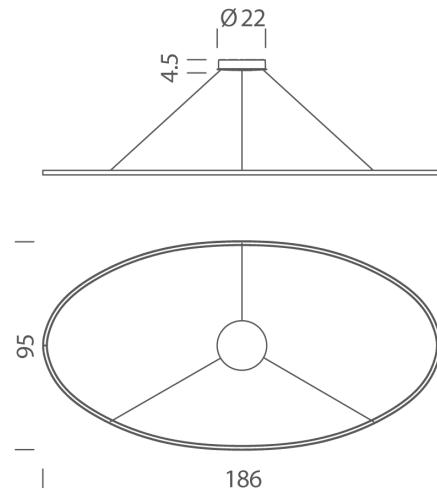

Ellisse Pendant Mega

by Federico Palazzari

The Ellisse Pendant Mega from NEMO is an LED pendant lamp for widespread direct or indirect lighting. Opaline diffuser and aluminium body. Ellisse is manufactured through a proprietary technology to combine the extruded bars. Available in 2700K or 3000K in matt white, matt black, or gold painted finish. Can be installed as uplight or downlight.

Designer	Federico Palazzari
Supplier	Nemo
Country	Italy
SKU	NE S/ELLISSE/MEGA/DOWN/2700K/GOLD
Finish	Gold
Version	Downlight - 2700K

Product Dimensions

Materials	Aluminium	Source	85W LED	Colour Temp	2700K
Output	4425lm	CRI	85	Emission	diffused orientable downlight
IP Rating	IP20	Dimming	1-10v		