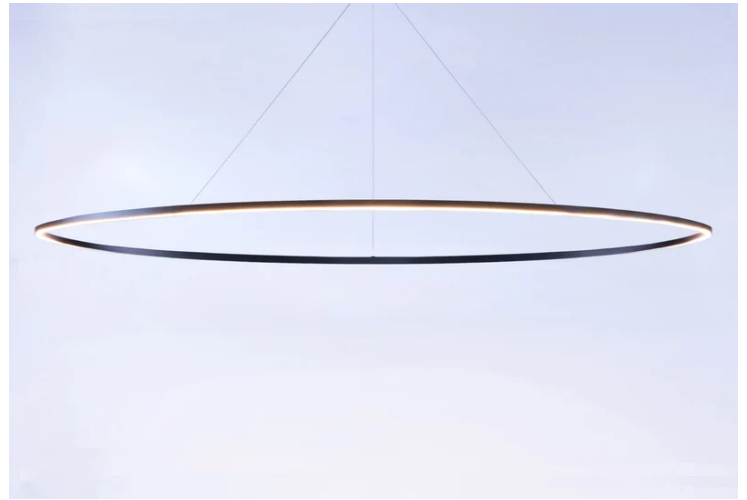

Ellisse Pendant Mega

by Federico Palazzari

The Ellisse Pendant Mega from NEMO is an LED pendant lamp for widespread direct or indirect lighting. Opaline diffuser and aluminium body. Ellisse is manufactured through a proprietary technology to combine the extruded bars. Available in 2700K or 3000K in matt white, matt black, or gold painted finish. Can be installed as uplight or downlight.

Designer	Federico Palazzari
Supplier	Nemo
Country	Italy
SKU	NE S/ELLISSE/MEGA/DOWN/2700K/GOLD
Finish	Gold
Version	Downlight - 2700K

Product Dimensions

Materials	Aluminium	Source	85W LED	Colour Temp	2700K
Output	4425lm	CRI	85	Emission	diffused orientable downlight
IP Rating	IP20	Dimming	1-10v		