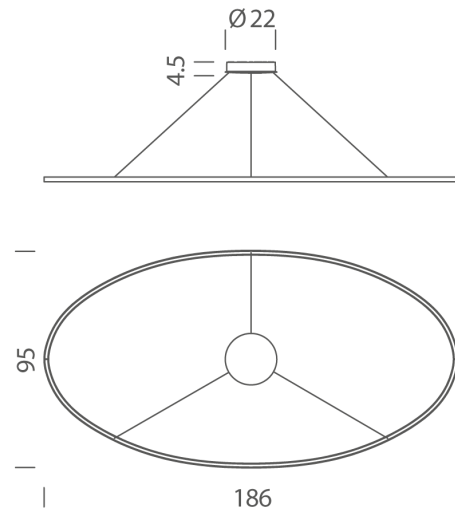

NE S/ELLISSE/MEGA/DOWN/2700K/GOLD

Ellisse Pendant Mega

by Federico Palazzari

The Ellisse Pendant Mega from NEMO is an LED pendant lamp for widespread direct or indirect lighting. Opaline diffuser and aluminium body. Ellisse is manufactured through a proprietary technology to combine the extruded bars. Available in 2700K or 3000K in matt white, matt black, or gold painted finish.

Designer	Federico Palazzari
Supplier	Nemo
Country	Italy
SKU	NE S/ELLISSE/MEGA/DOWN/2700K/GOLD
Finish	Gold
Version	Downlight - 2700K

Product Dimensions

Materials	Aluminium	Source	85W LED	Colour Temp	2700K
Output	4425lm	CRI	85	Emission	diffused orientable downlight
IP Rating	IP20	Dimming	1-10v		