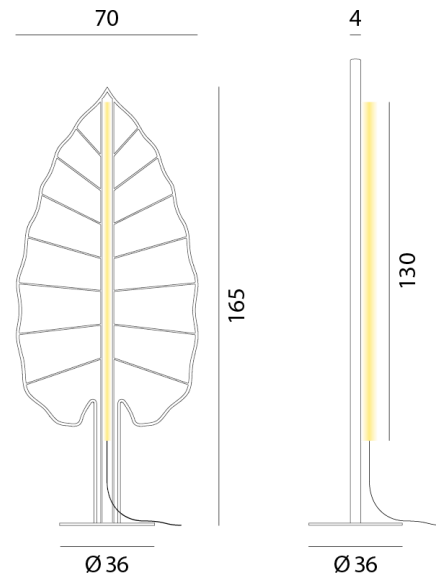

RO PT/EDEN/F3/SPROUT

Eden Floor Lamp

by Dante Donegani and Giovanni Lauda

Eden is a family of floor lamps by Rotaliana of three large sound-absorbent leaves to which an LED light is magnetically attached. Thanks to their soft padding and special fabric lining, the leaves not only illuminate with indirect light but also help to improve acoustics within a space. Eden's soft, comforting design styles well within modern spaces, adding unique natural accents to residential or commercial spaces. Equipped with a touch dimmer for easy illumination control. The Eden floor lamp is available in three styles and in a variety of finishes.

Designer	Dante Donegani and Giovanni Lauda
Supplier	Rotaliana
Country	Italy
SKU	RO PT/EDEN/F3/SPROUT
Size	F3
Finish	Sprout Green

Product Dimensions

Weight	10.6kg
Colour Temp	2700K
IP Rating	IP20

Materials	Polyester fibre
Output	3500lm
Dimming	Touch dimmer

Source	40W LED
CRI	90