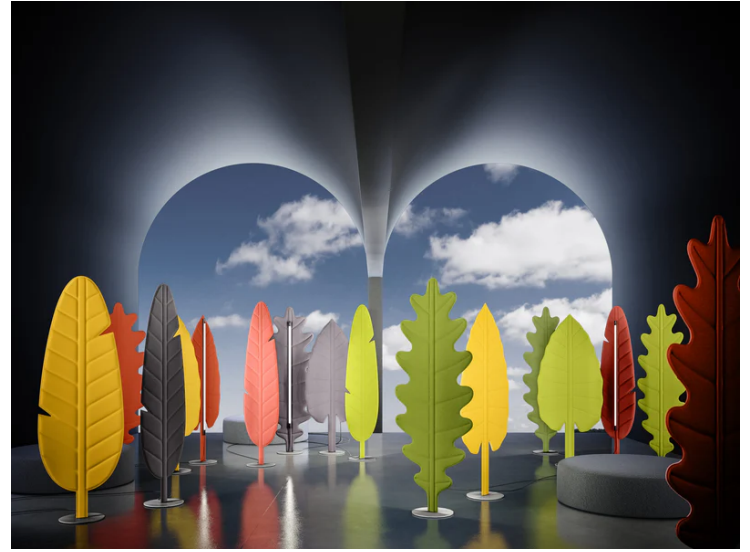

RO PT/EDEN/F3/SPROUT

Eden Floor Lamp

by Dante Donegani and Giovanni Lauda

Eden is a family of floor lamps by Rotaliana of three large sound-absorbent leaves to which an LED light is magnetically attached. Thanks to their soft padding and special fabric lining, the leaves not only illuminate with indirect light but also help to improve acoustics within a space. Eden's soft, comforting design styles well within modern spaces, adding unique natural accents to residential or commercial spaces. Equipped with a touch dimmer for easy illumination control. The Eden floor lamp is available in three styles and in a variety of finishes.

Designer	Dante Donegani and Giovanni Lauda
Supplier	Rotaliana
Country	Italy
SKU	RO PT/EDEN/F3/SPROUT
Size	F3
Finish	Sprout Green

Product Dimensions

Weight	10.6kg
Colour Temp	2700K
IP Rating	IP20

Materials	Polyester fibre
Output	3500lm
Dimming	Touch dimmer