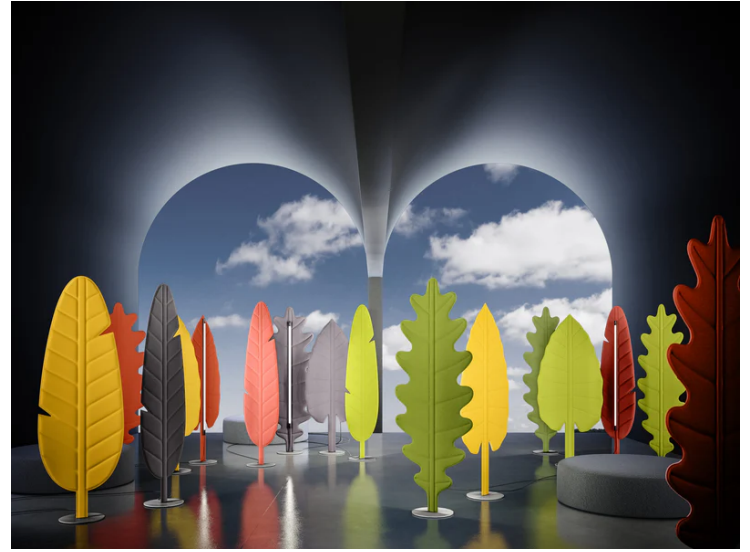

RO PT/EDEN/F2/YELLOW

Eden Floor Lamp

by Dante Donegani and Giovanni Lauda

Eden is a family of floor lamps by Rotaliana of three large sound-absorbent leaves to which an LED light is magnetically attached. Thanks to their soft padding and special fabric lining, the leaves not only illuminate with indirect light but also help to improve acoustics within a space. Eden's soft, comforting design styles well within modern spaces, adding unique natural accents to residential or commercial spaces. Equipped with a touch dimmer for easy illumination control. The Eden floor lamp is available in three styles and in a variety of finishes.

Designer	Dante Donegani and Giovanni Lauda
Supplier	Rotaliana
Country	Italy
SKU	RO PT/EDEN/F2/YELLOW
Size	F2
Finish	Sunflower Yellow

Product Dimensions

Weight	10.6kg
Colour Temp	2700K
IP Rating	IP20

Materials	Polyester fibre
Output	3500lm
Dimming	Touch dimmer