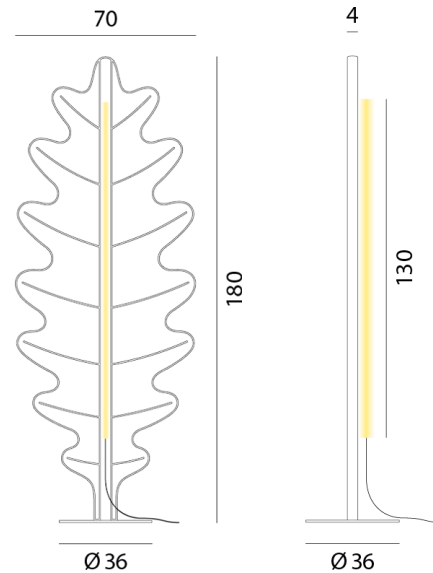

RO PT/EDEN/F2/YELLOW

Eden Floor Lamp

by Dante Donegani and Giovanni Lauda

Eden is a family of floor lamps by Rotaliana of three large sound-absorbent leaves to which an LED light is magnetically attached. Thanks to their soft padding and special fabric lining, the leaves not only illuminate with indirect light but also help to improve acoustics within a space. Eden's soft, comforting design styles well within modern spaces, adding unique natural accents to residential or commercial spaces. Equipped with a touch dimmer for easy illumination control. The Eden floor lamp is available in three styles and in a variety of finishes.

Designer	Dante Donegani and Giovanni Lauda
Supplier	Rotaliana
Country	Italy
SKU	RO PT/EDEN/F2/YELLOW
Size	F2
Finish	Sunflower Yellow

Product Dimensions

Weight	10.6kg
Colour Temp	2700K
IP Rating	IP20

Materials	Polyester fibre
Output	3500lm
Dimming	Touch dimmer

Source	40W LED
CRI	90