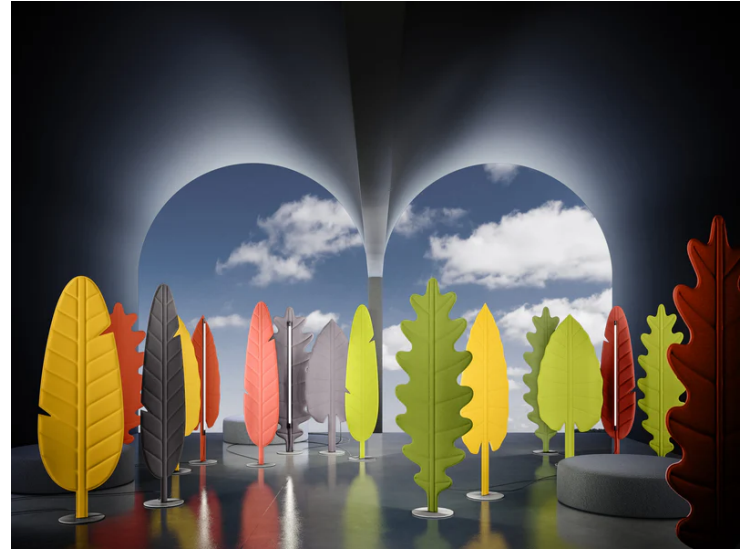

RO PT/EDEN/F2/YELLOW

## Eden Floor Lamp

by Dante Donegani and Giovanni Lauda

Eden is a family of floor lamps by Rotaliana of three large sound-absorbent leaves to which an LED light is magnetically attached. Thanks to their soft padding and special fabric lining, the leaves not only illuminate with indirect light but also help to improve acoustics within a space. Eden's soft, comforting design styles well within modern spaces, adding unique natural accents to residential or commercial spaces. Equipped with a touch dimmer for easy illumination control. The Eden floor lamp is available in three styles and in a variety of finishes.

**Designer** Dante Donegani and Giovanni Lauda**Supplier** Rotaliana**Country** Italy**SKU** RO PT/EDEN/F2/YELLOW**Size** F2**Finish** Sunflower Yellow