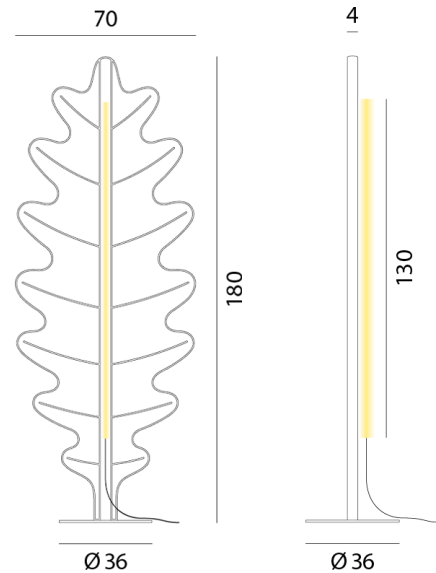

RO PT/EDEN/F2/YELLOW

Eden Floor Lamp

by Dante Donegani and Giovanni Lauda

Eden is a family of floor lamps by Rotaliana of three large sound-absorbent leaves to which an LED light is magnetically attached. Thanks to their soft padding and special fabric lining, the leaves not only illuminate with indirect light but also help to improve acoustics within a space. Eden's soft, comforting design styles well within modern spaces, adding unique natural accents to residential or commercial spaces. Equipped with a touch dimmer for easy illumination control. The Eden floor lamp is available in three styles and in a variety of finishes.

Designer	Dante Donegani and Giovanni Lauda
Supplier	Rotaliana
Country	Italy
SKU	RO PT/EDEN/F2/YELLOW
Size	F2
Finish	Sunflower Yellow

Product Dimensions

Weight	10.6kg
Colour Temp	2700K
IP Rating	IP20

Materials	Polyester fibre
Output	3500lm
Dimming	Touch dimmer

Source	40W LED
CRI	90