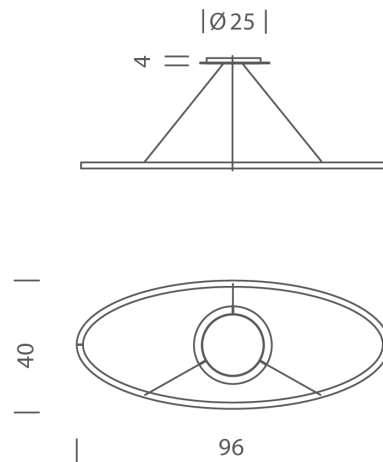

Ellisse Pendant Minor

by Federico Palazzari

The Ellisse Pendant Minor from NEMO is an LED pendant lamp for widespread direct or indirect lighting. Opaline diffuser and aluminium body. Ellisse is manufactured through a proprietary technology to combine the extruded bars. Available in matt white, matt black, painted gold or polished aluminium finish in 2700K or 3000K. Polished gold finish also available in 2700K version only. Can be installed as uplight or downlight.

Product Dimensions

| | |
|-----------|-----------|
| Materials | Aluminium |
| Output | 2250lm |
| IP Rating | IP20 |

| | |
|---------|---------|
| Source | 54W LED |
| CRI | 85 |
| Dimming | 1-10v |

| | |
|-------------|-----------------------------|
| Colour Temp | 2700K |
| Emission | diffused orientable uplight |