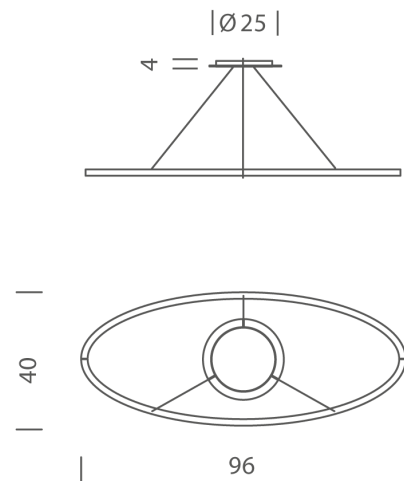

NE S/ELLISSE/SML/UP/2700K/POL/GOLD

Ellisse Pendant Minor

by Federico Palazzari

The Ellisse Pendant Minor from NEMO is an LED pendant lamp for widespread direct or indirect lighting. Opaline diffuser and aluminium body. Ellisse is manufactured through a proprietary technology to combine the extruded bars. Available in matt white, matt black, painted gold or polished aluminium finish in 2700K or 3000K. Polished gold finish also available in 2700K version only. Can be installed as uplight or downlight.

Designer	Federico Palazzari
Supplier	Nemo
Country	Italy
SKU	NE S/ELLISSE/SML/UP/2700K/POL/GOLD
Finish	Polished Gold
Version	Uplight - 2700K

Product Dimensions

Materials	Aluminium	Source	54W LED	Colour Temp	2700K
Output	2250lm	CRI	85	Emission	diffused orientable uplight
IP Rating	IP20	Dimming	1-10v		