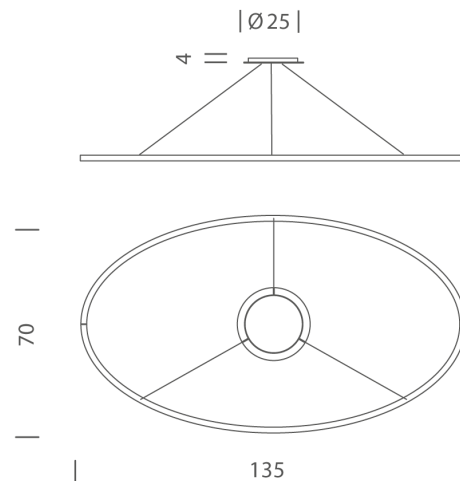

NE S/ELLISSE/LRG/DOWN/3000K/BK

Ellisse Pendant Major

by Federico Palazzari

The Ellisse Pendant Major from NEMO is an LED pendant lamp for widespread direct or indirect lighting. Opaline diffuser and aluminium body. Ellisse is manufactured through a proprietary technology to combine the extruded bars. Available in matt white, matt black, painted gold or polished aluminium finish in 2700K or 3000K. Can be installed as uplight or downlight.

Designer	Federico Palazzari
Supplier	Nemo
Country	Italy
SKU	NE S/ELLISSE/LRG/DOWN/3000K/BK
Finish	Black
Version	Downlight - 3000K

Product Dimensions

Materials	Aluminium	Source	68W LED	Colour Temp	3000K
Output	3450lm	CRI	85	Emission	diffused orientable downlight
IP Rating	IP20	Dimming	1-10v		