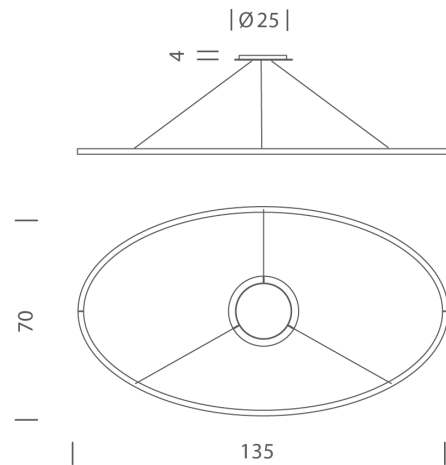

Ellisse Pendant Major

by Federico Palazzari

The Ellisse Pendant Major from NEMO is an LED pendant lamp for widespread direct or indirect lighting. Opaline diffuser and aluminium body. Ellisse is manufactured through a proprietary technology to combine the extruded bars. Available in matt white, matt black, painted gold or polished aluminium finish in 2700K or 3000K. Polished gold finish also available in 2700K version only. Can be installed as uplight or downlight.

Designer	Federico Palazzari
Supplier	Nemo
Country	Italy
SKU	NE S/ELLISSE/LRG/DOWN/2700K/POL
Finish	Polished Aluminium
Version	Downlight - 2700K

Product Dimensions

Materials	Aluminium
Output	3450lm
IP Rating	IP20

Source	78W LED
CRI	85
Dimming	1-10v

Colour Temp	2700K
Emission	diffused orientable downlight