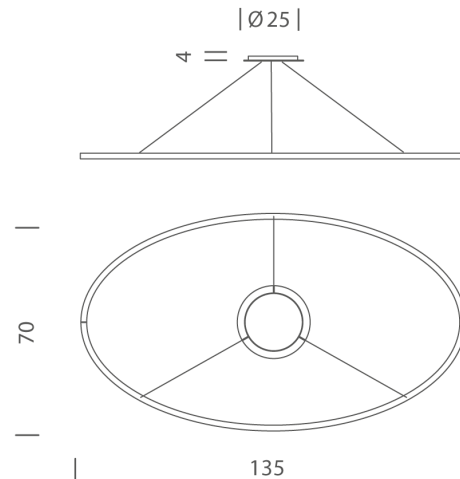

### Product Dimensions

<b>Materials</b>	Aluminium	<b>Source</b>	78W LED	<b>Colour Temp</b>	2700K
<b>Output</b>	3450lm	<b>CRI</b>	85	<b>Emission</b>	diffused orientable downlight
<b>IP Rating</b>	IP20	<b>Dimming</b>	1-10v		