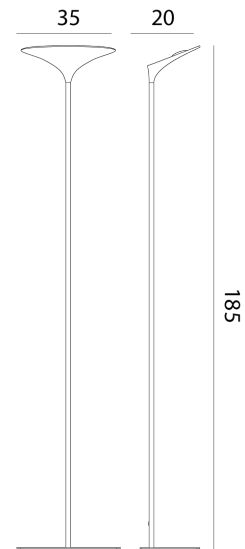

RO PT/SUNSET/F1/WH

Sunset F1 Floor Lamp

by Paolo Dell'Elce

Sunset is an indirect-lighting floor lamp with an LED source. The curved head of the lamp is designed to enhance the reflection of light onto the walls, while an integrated foot dimmer provides various stages of illumination. The simple yet effective curvature of the design and small footprint allows the fitting to work within a variety of modern spaces. Aluminium construction in matt white finish.

**Designer** Paolo Dell'Elce**Supplier** Rotaliana**Country** Italy**SKU** RO PT/SUNSET/F1/WH**Size** F1

Product Dimensions

**Weight** 9.8kg**Materials** Aluminium**Source** 35W LED**Colour Temp** 3000K**Output** 2650lm**Dimming** Foot dimmer switch