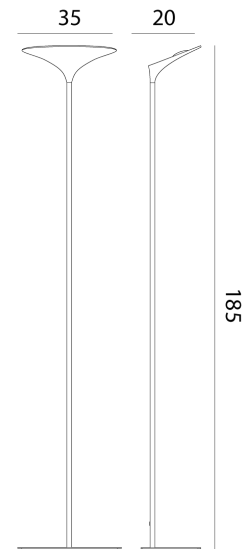

RO PT/SUNSET/F1/WH

Sunset F1 Floor Lamp

by Paolo Dell'Elce

Sunset is an indirect-lighting floor lamp with an LED source. The curved head of the lamp is designed to enhance the reflection of light onto the walls, while an integrated foot dimmer provides various stages of illumination. The simple yet effective curvature of the design and small footprint allows the fitting to work within a variety of modern spaces. Aluminium construction in matt white finish.

**Designer** Paolo Dell'Elce**Supplier** Rotaliana**Country** Italy**SKU** RO PT/SUNSET/F1/WH**Size** F1

Product Dimensions

**Weight** 9.8kg**Materials** Aluminium**Source** 35W LED**Colour Temp** 3000K**Output** 2650lm**Dimming** Foot dimmer switch