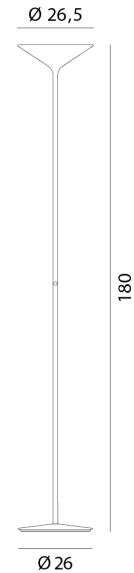

RO PT/DRY/BRONZE

Dry Floor Lamp

by

Slim and sleek as a cocktail glass, Dry is an LED floor lamp in coated steel. Equipped with a 45W LED source, the Dry lamp styles well in minimalist modern spaces. Available in wide range of finish options.

Supplier	Rotaliana
Country	Italy
SKU	RO PT/DRY/BRONZE
Finish	Bronze

Product Dimensions

Weight	15.49kg
Colour Temp	2700K
Emission	Indirect

Materials	Steel
Output	4500lm
IP Rating	IP20

Source	45W LED
CRI	90
Dimming	Push button dimmer on stem