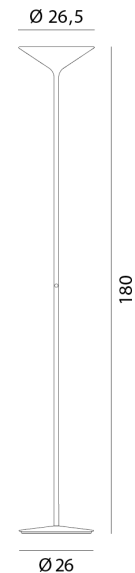

RO PT/DRY/BRONZE

Dry Floor Lamp

by

Slim and sleek as a cocktail glass, Dry is an LED floor lamp in coated steel. Equipped with a 45W LED source, the Dry lamp styles well in minimalist modern spaces. Available in wide range of finish options.

Supplier	Rotaliana
Country	Italy
SKU	RO PT/DRY/BRONZE
Finish	Bronze

Product Dimensions

Weight	15.49kg
Colour Temp	2700K
Emission	Indirect

Materials	Steel
Output	4500lm
IP Rating	IP20

Source	45W LED
CRI	90
Dimming	Push button dimmer on stem