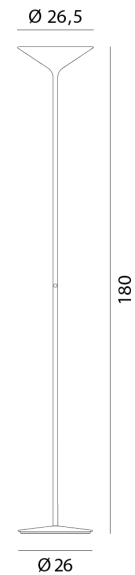

## Dry Floor Lamp

by

Slim and sleek as a cocktail glass, Dry is an LED floor lamp in coated steel. Equipped with a 45W LED source, the Dry lamp styles well in minimalist modern spaces. Available in wide range of finish options.

### Product Dimensions

<b>Weight</b>	15.49kg
<b>Colour Temp</b>	2700K
<b>Emission</b>	Indirect

<b>Materials</b>	Steel
<b>Output</b>	4500lm
<b>IP Rating</b>	IP20

<b>Source</b>	45W LED
<b>CRI</b>	90
<b>Dimming</b>	Push button dimmer on stem