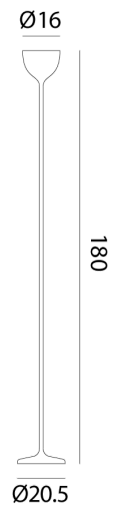

Drink Floor Lamp

by Rotaliana

Drink is a line of suspended and floor lamps featuring a simple and iconic design reminiscent of the shape of a chalice filled with light. It's elegant yet minimalist aesthetic fits in with most modern interiors, providing a discreet accent within a space. Drink is available in a wide range of shiny lacquers in the classical tones of colour or with opaque and glazed finishes that evoke the world of metals. Features push dimmer on cable.

Supplier	Rotaliana
Country	Italy
SKU	RO PT/DRINK/LED/GL/WH
Finish	White (gloss)

Product Dimensions

Weight	11.5kg	Source	28W LED	Colour Temp	3000K
Output	2600lm	CRI	85	Dimming	Push button dimmable