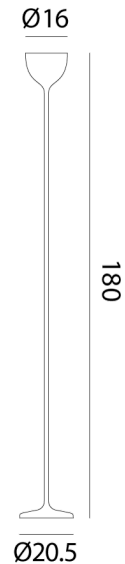

RO PT/DRINK/LED/GL/WH

Drink Floor Lamp

by

Drink is a line of suspended and floor lamps featuring a simple and iconic design reminiscent of the shape of a chalice filled with light. It's elegant yet minimalist aesthetic fits in with most modern interiors, providing a discreet accent within a space. Drink is available in a wide range of shiny lacquers in the classical tones of colour or with opaque and glazed finishes that evoke the world of metals. Features push dimmer on cable.

Supplier	Rotaliana
Country	Italy
SKU	RO PT/DRINK/LED/GL/WH
Finish	White (gloss)

Product Dimensions

Weight	11.5kg
Output	2600lm

Source	28W LED
CRI	85

Colour Temp	3000K
Dimming	Push button dimmable