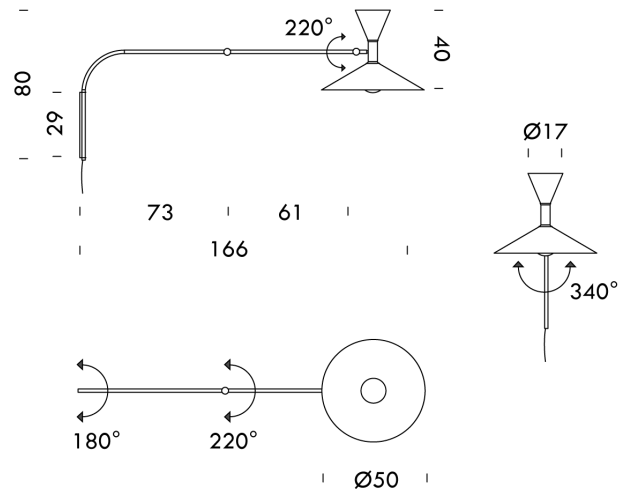

NE A/LAMPE/WH

Lampe De Marseille

by Le Corbusier

Designed by Le Corbusier for the Unite d'Habitation of Marseille in 1949/1952, the Lampe De Marseille is an adjustable wall lamp with two joints on the arm and a rotating wall fixing. Spun aluminium diffuser and available in Grey (RAL 7046), White Wash (RAL 9002), or Black Grey (RAL 7021) body with white internal diffusers. Direct and indirect lighting output. Double switch on the cable for a functional and adjustable wall light. Takes 2 x E27 LED globes.

Designer	Le Corbusier
Supplier	Nemo
Country	Italy
SKU	NE A/LAMPE/WH
Finish	White

Product Dimensions

Weight	5kg	Materials	Aluminium	Source	2 x E27 (72W Max Down. 54W Max Up)
Emission	double, direct + indirect	IP Rating	IP20	Dimming	No