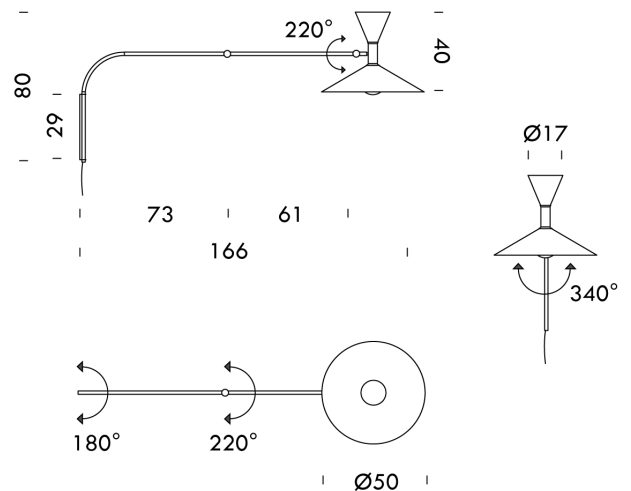

NE A/LAMPE/WH

Lampe De Marseille

by Le Corbusier

Designed by Le Corbusier for the Unite d'Habitation of Marseille in 1949/1952, the Lampe De Marseille is an adjustable wall lamp with two joints on the arm and a rotating wall fixing. Spun aluminium diffuser and available in Grey (RAL 7046), White Wash (RAL 9002), or Black Grey (RAL 7021) body with white internal diffusers. Direct and indirect lighting output. Double switch on the cable for a functional and adjustable wall light. Takes 2 x E27 LED globes.

Designer	Le Corbusier
Supplier	Nemo
Country	Italy
SKU	NE A/LAMPE/WH
Finish	White

Product Dimensions

Weight	5kg	Materials	Aluminium	Source	2 x E27 (72W Max Down. 54W Max Up)
Emission	double, direct + indirect	IP Rating	IP20	Dimming	No