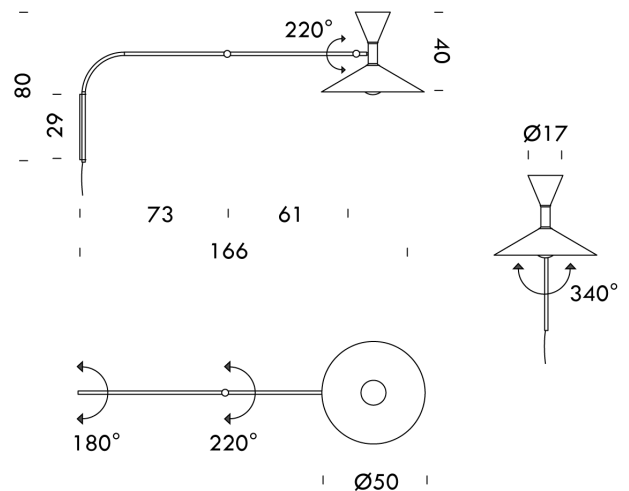

NE A/LAMPE/WH

Lampe De Marseille

by Le Corbusier

Designed by Le Corbusier for the Unite d'Habitation of Marseille in 1949/1952, the Lampe De Marseille is an adjustable wall lamp with two joints on the arm and a rotating wall fixing. Spun aluminium diffuser and available in Grey (RAL 7046), White Wash (RAL 9002), or Black Grey (RAL 7021) body with white internal diffusers. Direct and indirect lighting output. Double switch on the cable for a functional and adjustable wall light. Takes 2 x E27 LED globes.

Designer	Le Corbusier
Supplier	Nemo
Country	Italy
SKU	NE A/LAMPE/WH
Finish	White

Product Dimensions

Weight	5kg	Materials	Aluminium	Source	2 x E27 (72W Max Down. 54W Max Up)
Emission	double, direct + indirect	IP Rating	IP20	Dimming	No