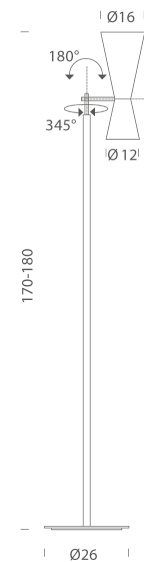

NE PT/PARLIAMENT/BLACK/RED

Parliament Floor Lamp

by Le Corbusier

Parliament Floor Lamp from NEMO was designed by Le Corbusier for the Chandigarh Parliament in India. The floor lamp provides double adjustable emission via it's unique shade for direct and indirect lighting. Painted aluminium with diffusers available in matt black and yellow, white and grey, red and black, or yellow and green finish. Whitewash internal diffusers with matt grey stem and base. Inline ON/OFF switch.

Designer	Le Corbusier
Supplier	Nemo
Country	Italy
SKU	NE PT/PARLIAMENT/BLACK/RED
Finish	Black / Red

Product Dimensions

**Weight** 9.5kg**Materials** Aluminium**Source** 2 x E27 52W (Max)**Notes** Inline ON/OFF switch