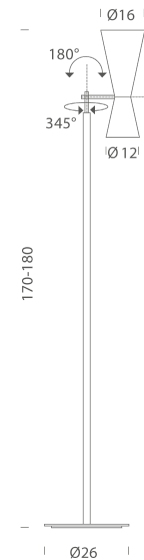

NE PT/PARLIAMENT/BLACK/RED

Parliament Floor Lamp

by Le Corbusier

Parliament Floor Lamp from NEMO was designed by Le Corbusier for the Chandigarh Parliament in India. The floor lamp provides double adjustable emission via it's unique shade for direct and indirect lighting. Painted aluminium with diffusers available in matt black and yellow, white and grey, red and black, or yellow and green finish. Whitewash internal diffusers with matt grey stem and base. Inline ON/OFF switch.

Designer	Le Corbusier
Supplier	Nemo
Country	Italy
SKU	NE PT/PARLIAMENT/BLACK/RED
Finish	Black / Red

Product Dimensions

**Weight** 9.5kg**Materials** Aluminium**Source** 2 x E27 52W (Max)**Notes** Inline ON/OFF switch