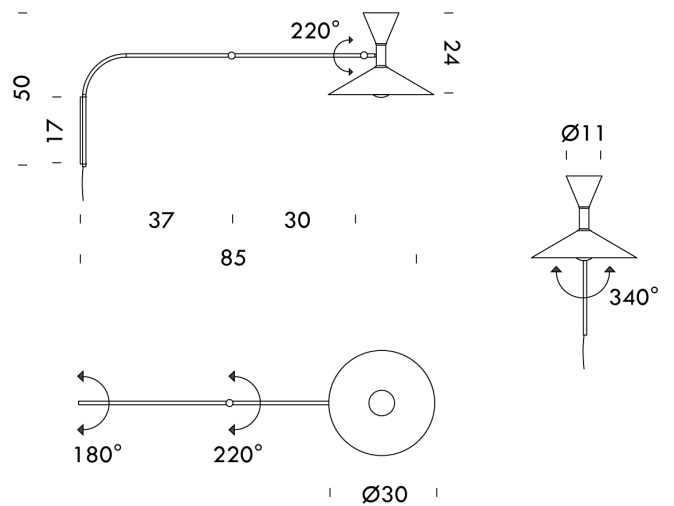

NE A/LAMPE/MINI/GR

Mini Lampe De Marseille

by Le Corbusier

Mini version of the Lampe de Marseille designed by Le Corbusier for the Unite d'Habitation of Marseille in 1949/1952. Wall lamp is made from spun aluminium and available in Grey (RAL 7046), White Wash (RAL 9002), or Black Grey (RAL 7021) body with white internal diffusers. Direct and indirect lighting output with switch on the cable. Wall installation also without plug. Functional and adjustable wall light ideal for application in modern bedrooms.

Designer	Le Corbusier
Supplier	Nemo
Country	Italy
SKU	NE A/LAMPE/MINI/GR
Finish	Grey

Product Dimensions

Weight	1.3kg	Materials	Aluminium	Source	2 x E14 (42W Max Up & Down)
Emission	double, direct + indirect	IP Rating	IP20	Dimming	No