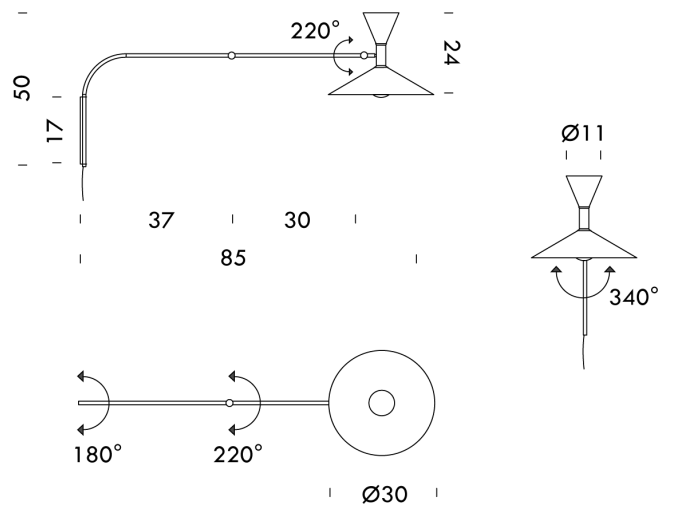

NE A/LAMPE/MINI/BK

Mini Lampe De Marseille

by Le Corbusier

Mini version of the Lampe de Marseille designed by Le Corbusier for the Unite d'Habitation of Marseille in 1949/1952. Wall lamp is made from spun aluminium and available in Grey (RAL 7046), White Wash (RAL 9002), or Black Grey (RAL 7021) body with white internal diffusers. Direct and indirect lighting output with switch on the cable. Wall installation also without plug. Functional and adjustable wall light ideal for application in modern bedrooms.

Designer	Le Corbusier
Supplier	Nemo
Country	Italy
SKU	NE A/LAMPE/MINI/BK
Finish	Black

Product Dimensions

Weight	1.3kg	Materials	Aluminium	Source	2 x E14 (42W Max Up & Down)
Emission	double, direct + indirect	IP Rating	IP20	Dimming	No