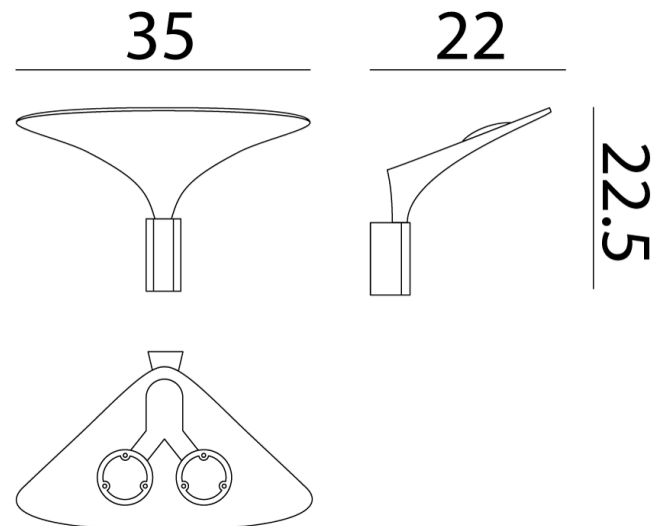

RO A/SUNSET/W0/DIMM/3000K/WH

Sunset Wall Light

by

Sunset is an LED wall lamp providing an indirect lighting. Made of aluminium, it's unique shape is strikingly modern and functional. The curved head of the lamp has been designed to enhance the reflection of light onto the wall surface. Available in matt white finish.

Supplier	Rotaliana
Country	Italy
SKU	RO A/SUNSET/W0/DIMM/3000K/WH
Size	W0

Product Dimensions

Weight	2.2kg
Output	3400lm
IP Rating	IP20

Source	34W LED
CRI	92
Dimming	PHASE

Colour Temp	3000K
Emission	Indirect