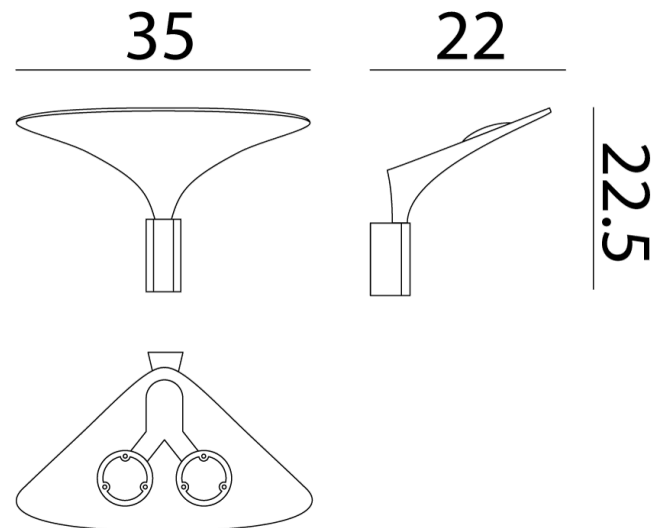

## Sunset Wall Light

by

Sunset is an LED wall lamp providing an indirect lighting. Made of aluminium, it's unique shape is strikingly modern and functional. The curved head of the lamp has been designed to enhance the reflection of light onto the wall surface. Available in matt white finish.

### Product Dimensions

<b>Weight</b>	2.2kg
<b>Output</b>	3400lm
<b>IP Rating</b>	IP20

<b>Source</b>	34W LED
<b>CRI</b>	92
<b>Dimming</b>	PHASE

<b>Colour Temp</b>	3000K
<b>Emission</b>	Indirect