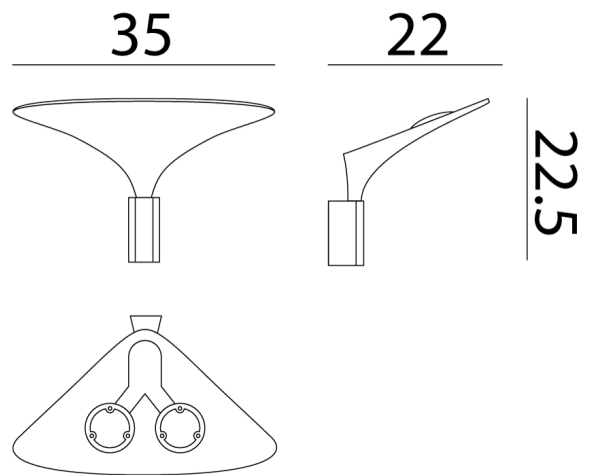

## Sunset Wall Light

by Rotaliana

Sunset is an LED wall lamp providing an indirect lighting. Made of aluminium, it's unique shape is strikingly modern and functional. The curved head of the lamp has been designed to enhance the reflection of light onto the wall surface. Available in matt white finish.

<b>Supplier</b>	Rotaliana
<b>Country</b>	Italy
<b>SKU</b>	RO A/SUNSET/W0/DIMM/3000K/WH
<b>Size</b>	W0

### Product Dimensions

<b>Weight</b>	2.2kg
<b>Output</b>	3400lm
<b>IP Rating</b>	IP20

<b>Source</b>	34W LED
<b>CRI</b>	92
<b>Dimming</b>	PHASE

<b>Colour Temp</b>	3000K
<b>Emission</b>	Indirect