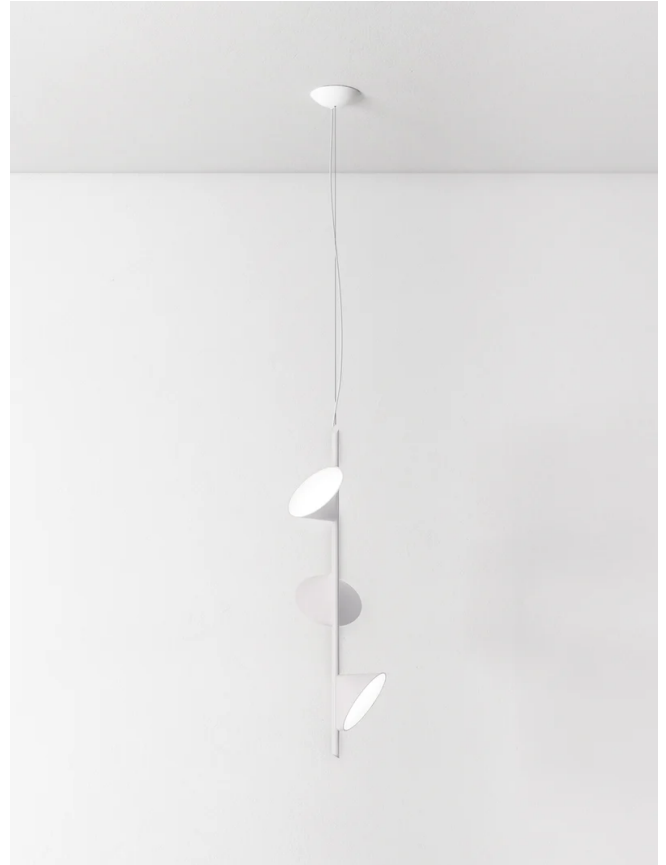

AX S/ORCHID/3/WH

## Orchid Pendant

by Rainer Mutsch

A creation of Austrian designer Rainer Mutsch, Orchid is a lighting collection inspired by nature. The structure of the aluminium blossom-shaped diffuser prevents overheating. Thanks to its versatility and minimalist aesthetic, the Orchid pendant performs well both in residential settings and in large-scale contract projects. Available in white, sand or anthracite grey finish in horizontal or vertical version.

<b>Designer</b>	Rainer Mutsch
<b>Supplier</b>	Axo Light
<b>Country</b>	Italy
<b>SKU</b>	AX S/ORCHID/3/WH
<b>Finish</b>	White
<b>Size</b>	3 Light

### Product Dimensions

<b>Weight</b>	4.2kg	<b>Materials</b>	Aluminium	<b>Source</b>	3 x 10W LED
<b>Colour Temp</b>	3000K	<b>Output</b>	3 x 800lm	<b>CRI</b>	90
<b>IP Rating</b>	IP20	<b>Dimming</b>	PHASE		