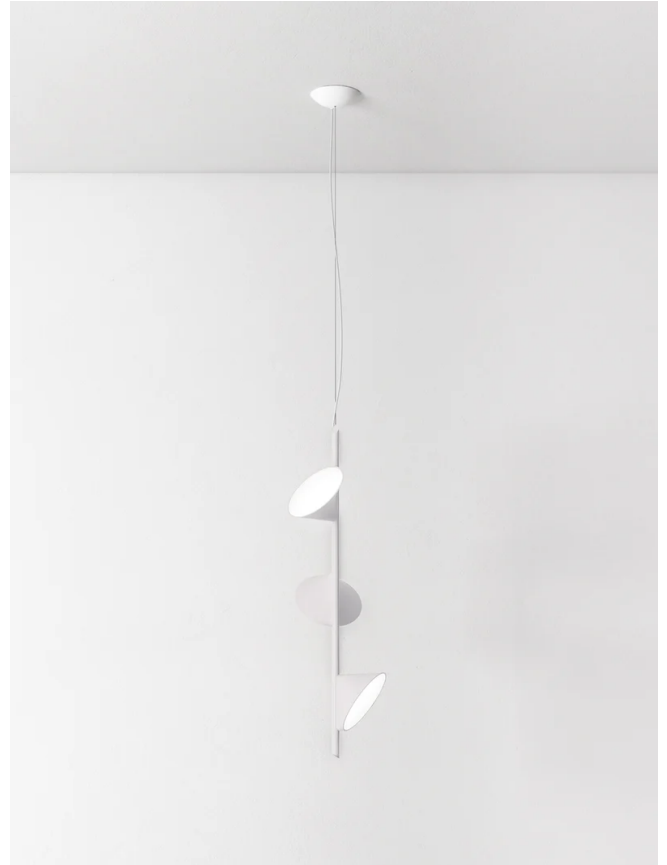

AX S/ORCHID/3/WH

## Orchid Pendant

by Rainer Mutsch

A creation of Austrian designer Rainer Mutsch, Orchid is a lighting collection inspired by nature. The structure of the aluminium blossom-shaped diffuser prevents overheating. Thanks to its versatility and minimalist aesthetic, the Orchid pendant performs well both in residential settings and in large-scale contract projects. Available in white, sand or anthracite grey finish in horizontal or vertical version.

<b>Designer</b>	Rainer Mutsch
<b>Supplier</b>	Axo Light
<b>Country</b>	Italy
<b>SKU</b>	AX S/ORCHID/3/WH
<b>Finish</b>	White
<b>Size</b>	3 Light

### Product Dimensions

<b>Weight</b>	4.2kg
<b>Colour Temp</b>	3000K
<b>IP Rating</b>	IP20

<b>Materials</b>	Aluminium
<b>Output</b>	3 x 800lm
<b>Dimming</b>	PHASE

<b>Source</b>	3 x 10W LED
<b>CRI</b>	90