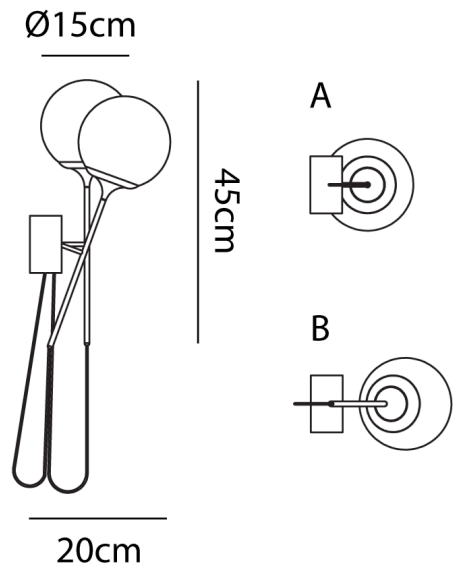

IC A/CRISTALGLOB/WHITE/PINK

Cristalglob Wall Light

by Marco Pagnoncelli

Cristalglob is defined by its distinct mouth-blown glass diffuser which casts delicate patterns within a space. The wall light version features an adjustable angle. Available with crystal or pink glass with white or brass frame.

Designer	Marco Pagnoncelli
Supplier	Icone
Country	Italy
SKU	IC A/CRISTALGLOB/WHITE/PINK
Finish	Pink / White

Product Dimensions

Materials	Blown Glass	Source	9W LED	Colour Temp	3000K
Output	1430lm	CRI	90	Dimming	No