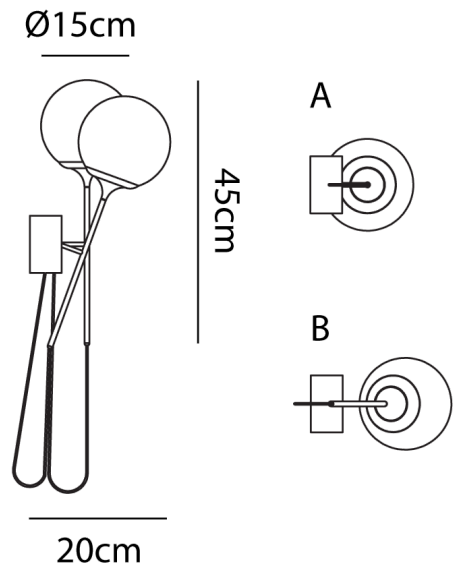

## Cristalglob Wall Light

by Marco Pagnoncelli

Cristalglob is defined by its distinct mouth-blown glass diffuser which casts delicate patterns within a space. The wall light version features an adjustable angle. Available with crystal or pink glass with white or brass frame.

### Product Dimensions

<b>Materials</b>	Blown Glass	<b>Source</b>	9W LED	<b>Colour Temp</b>	3000K
<b>Output</b>	1430lm	<b>CRI</b>	90	<b>Dimming</b>	No