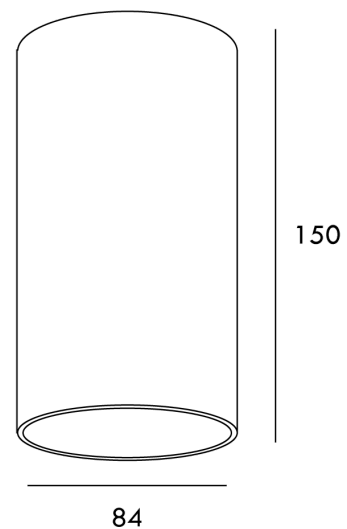

SI PL/ZUKA/10W/WH/GD

Zuka Ceiling Light

by

The ZUKA 10W Ceiling Light features a minimalist design suited to contemporary spaces. The ZUKA has low glare and is dimmable on Trailing & Leading edge dimmers. Available in white, black, or white or black with gold reflector insert.

Supplier	Studio Italia
Country	China
SKU	SI PL/ZUKA/10W/WH/GD
Finish	White / Gold

Product Dimensions

Materials	Aluminium	Source	10W LED	Colour Temp	3000K
Output	600lm	CRI	80	Emission	35 degree beam, Low glare
Dimming	Compatible with Trailing/Leading edge dimmer				