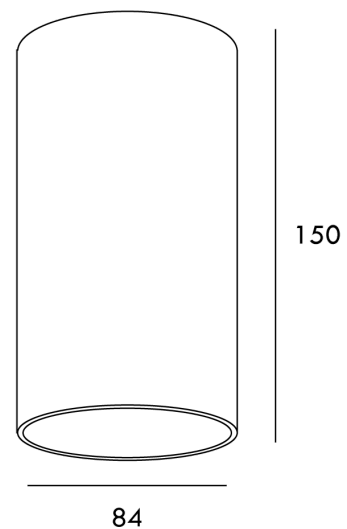

SI PL/ZUKA/10W/BK

Zuka Ceiling Light

by

The ZUKA 10W Ceiling Light features a minimalist design suited to contemporary spaces. The ZUKA has low glare and is dimmable on Trailing & Leading edge dimmers. Available in white, black, or white or black with gold reflector insert.

Supplier	Studio Italia
Country	China
SKU	SI PL/ZUKA/10W/BK
Finish	Black / Black

Product Dimensions

Materials	Aluminium	Source	10W LED	Colour Temp	3000K
Output	600lm	CRI	80	Emission	35 degree beam, Low glare
Dimming	Compatible with Trailing/Leading edge dimmer				