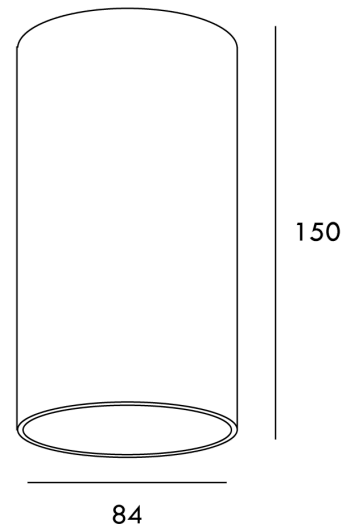

SI PL/ZUKA/10W/BK

Zuka Ceiling Light

by

The ZUKA 10W Ceiling Light features a minimalist design suited to contemporary spaces. The ZUKA has low glare and is dimmable on Trailing & Leading edge dimmers. Available in white, black, or white or black with gold reflector insert.

Supplier	Studio Italia
Country	China
SKU	SI PL/ZUKA/10W/BK
Finish	Black / Black

Product Dimensions

Materials	Aluminium	Source	10W LED	Colour Temp	3000K
Output	600lm	CRI	80	Emission	35 degree beam, Low glare
Dimming	Compatible with Trailing/Leading edge dimmer				