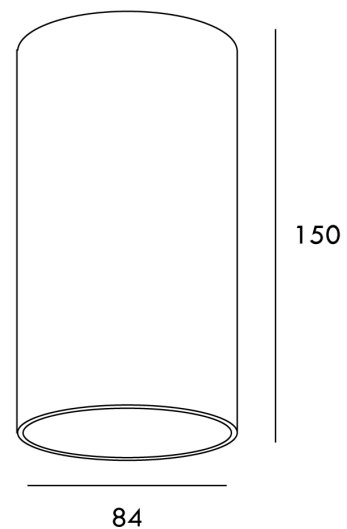

SI PL/ZUKA/10W/BK

## Zuka Ceiling Light

by

The ZUKA 10W Ceiling Light features a minimalist design suited to contemporary spaces. The ZUKA has low glare and is dimmable on Trailing & Leading edge dimmers. Available in white, black, or white or black with gold reflector insert.

<b>Supplier</b>	Studio Italia
<b>Country</b>	China
<b>SKU</b>	SI PL/ZUKA/10W/BK
<b>Finish</b>	Black / Black

Product Dimensions

<b>Materials</b>	Aluminium	<b>Source</b>	10W LED	<b>Colour Temp</b>	3000K
<b>Output</b>	600lm	<b>CRI</b>	80	<b>Emission</b>	35 degree beam, Low glare
<b>Dimming</b>	Compatible with Trailing/Leading edge dimmer				