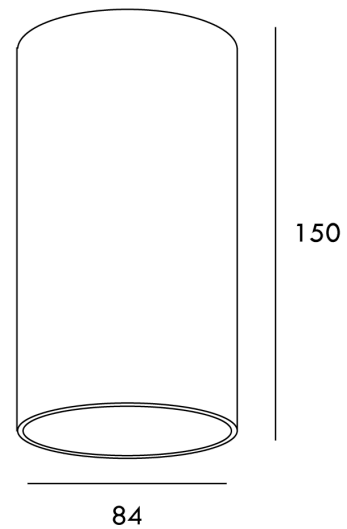

SI PL/ZUKA/10W/BK

Zuka Ceiling Light

by

The ZUKA 10W Ceiling Light features a minimalist design suited to contemporary spaces. The ZUKA has low glare and is dimmable on Trailing & Leading edge dimmers. Available in white, black, or white or black with gold reflector insert.

Supplier	Studio Italia
Country	China
SKU	SI PL/ZUKA/10W/BK
Finish	Black / Black

Product Dimensions

Materials	Aluminium	Source	10W LED	Colour Temp	3000K
Output	600lm	CRI	80	Emission	35 degree beam, Low glare
Dimming	Compatible with Trailing/Leading edge dimmer				