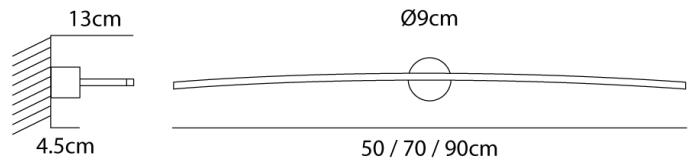

## Albatros Adjustable Wall Lamp

by

Albatros is a curved wall lamp providing direct or indirect light. Constructed from a 7x7mm brass profile, the adjustable lamp head in-built high lighting efficiency LED micro-strips. Available in 4 sizes in white, chrome or gold leaf/gold finish. Made in Italy by Icone Luce.

<b>Supplier</b>	Icone
<b>Country</b>	Italy
<b>SKU</b>	IC A/ALBATROS/90M/WH
<b>Size</b>	90cm

### Product Dimensions

<b>Materials</b>	Brass	<b>Source</b>	10.56W LED	<b>Colour Temp</b>	3000K
<b>Output</b>	880lm	<b>CRI</b>	90	<b>Dimming</b>	No