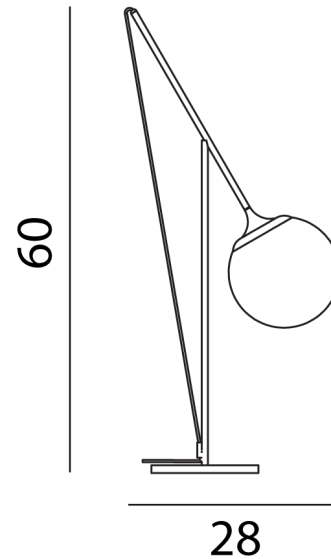

## Cristalglob Table lamp

by Marco Pagnoncelli

Cristalglob is defined by its distinct mouth-blown glass diffuser which casts delicate patterns within a space. The table lamp version features an LED source and unique design making it ideal for living room and bedroom applications. Available with crystal or pink glass with white or brass frame.

### Product Dimensions

<b>Materials</b>	Blown Glass
<b>Output</b>	1430lm

<b>Source</b>	9W LED
<b>CRI</b>	90

<b>Colour Temp</b>	3000K
--------------------	-------