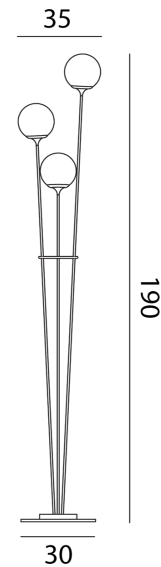

IC PT/CRISTALGLOB/BRASS/CRYSTAL

Cristalglob Floor Lamp

by Marco Pagnoncelli

Cristalglob is defined by its distinct mouth-blown glass diffuser which casts delicate patterns within a space. The floor lamp version combines three rods on a single base, creating a unique effect ideal for living rooms and larger spaces. Available with crystal or pink glass with white or brass frame.

Designer	Marco Pagnoncelli
Supplier	Icone
Country	Italy
SKU	IC PT/CRISTALGLOB/BRASS/CRYSTAL
Finish	Crystal / Brass

Product Dimensions

Materials	Blown Glass
Output	4290lm

Source	39W LED
CRI	90

Colour Temp	3000K
--------------------	-------