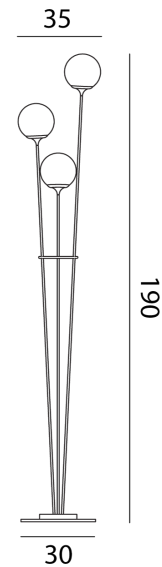

## Cristalglob Floor Lamp

by Marco Pagnoncelli

Cristalglob is defined by its distinct mouth-blown glass diffuser which casts delicate patterns within a space. The floor lamp version combines three rods on a single base, creating a unique effect ideal for living rooms and larger spaces. Available with crystal or pink glass with white or brass frame.

<b>Designer</b>	Marco Pagnoncelli
<b>Supplier</b>	Icone
<b>Country</b>	Italy
<b>SKU</b>	IC PT/CRISTALGLOB/BRASS/PINK
<b>Finish</b>	Pink / Brass

### Product Dimensions

<b>Materials</b>	Blown Glass	<b>Source</b>	39W LED	<b>Colour Temp</b>	3000K
<b>Output</b>	4290lm	<b>CRI</b>	90		