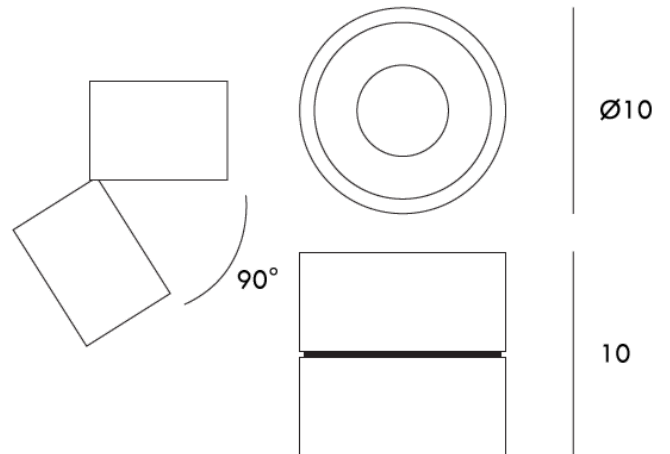

Tommy Spot

by Studio Italia

The Tommy ceiling mounted spot light with CREE COB LED light source and 90 degree adjustability. Die cast alloy body with painted finish. Dimmable. Available in black or white finish.

Supplier	Studio Italia
Country	China
SKU	AC PL/TOMMY/DIMM/BK
Finish	Black

Product Dimensions

Materials	Aluminium	Source	12W LED	Colour Temp	3000K
Output	1050lm	Emission	38 degree beam	Dimming	PHASE
Notes	90 degree adjustable angle				