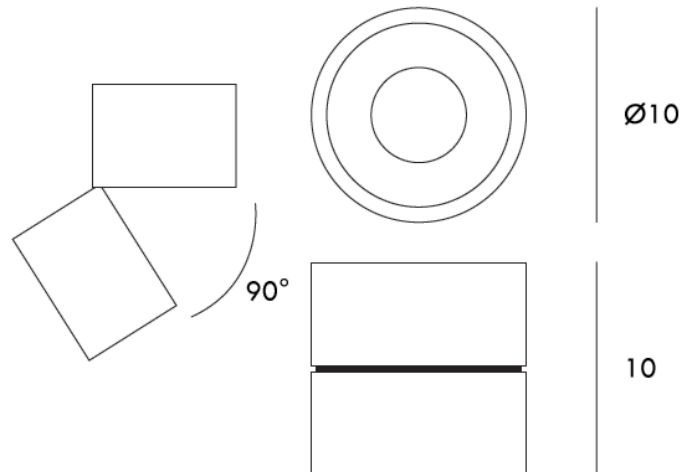

## Tommy Spot

by

The Tommy ceiling mounted spot light with CREE COB LED light source and 90 degree adjustability. Die cast alloy body with painted finish. Dimmable. Available in black or white finish.

<b>Supplier</b>	Studio Italia
<b>Country</b>	China
<b>SKU</b>	SI PL/TOMMY/DIMM/BK
<b>Finish</b>	Black

### Product Dimensions

<b>Materials</b>	Aluminium	<b>Source</b>	12W LED	<b>Colour Temp</b>	3000K
<b>Output</b>	1050lm	<b>Emission</b>	38 degree beam	<b>Dimming</b>	PHASE
<b>Notes</b>	90 degree adjustable angle				