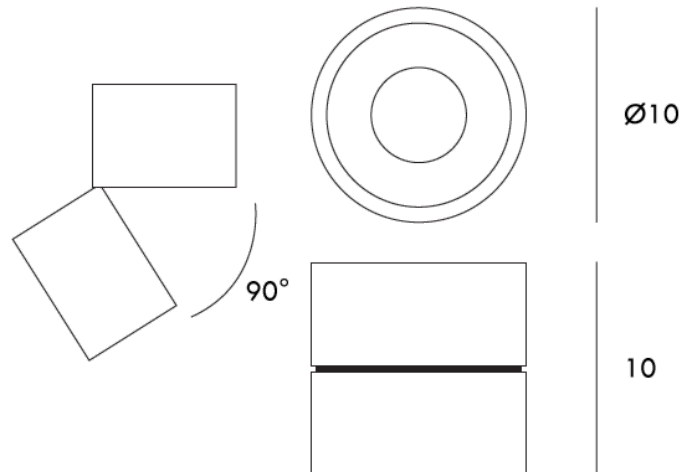

SI PL/TOMMY/DIMM/BK

Tommy Spot

by

The Tommy ceiling mounted spot light with CREE COB LED light source and 90 degree adjustability. Die cast alloy body with painted finish. Dimmable. Available in black or white finish.

Supplier	Studio Italia
Country	China
SKU	SI PL/TOMMY/DIMM/BK
Finish	Black

Product Dimensions

Materials	Aluminium	Source	12W LED	Colour Temp	3000K
Output	1050lm	Emission	38 degree beam	Dimming	PHASE
Notes	90 degree adjustable angle				