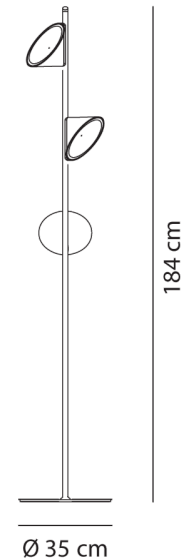

AX PT/ORCHID/SAND

Orchid Floor Lamp

by Rainer Mutsch

A creation of Austrian designer Rainer Mutsch, Orchid is a lighting collection inspired by nature. The structure of the aluminium blossom-shaped diffuser prevents overheating. Thanks to its versatility and minimalist aesthetic, the Orchid floor lamp performs well both in residential settings and in large-scale contract projects. Available in white, sand or anthracite grey finish.

Designer	Rainer Mutsch
Supplier	Axo Light
Country	Italy
SKU	AX PT/ORCHID/SAND
Finish	Sand

Product Dimensions

Weight	13kg
Colour Temp	3000K
IP Rating	IP20

Materials	Aluminium
Output	3 x 710lm

Source	3 x 7W LED
CRI	90