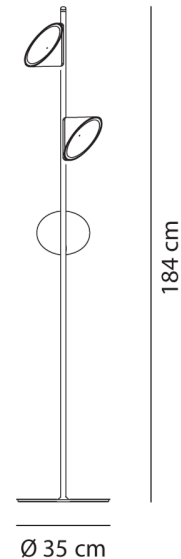

AX PT/ORCHID/WHITE

Orchid Floor Lamp

by Rainer Mutsch

A creation of Austrian designer Rainer Mutsch, Orchid is a lighting collection inspired by nature. The structure of the aluminium blossom-shaped diffuser prevents overheating. Thanks to its versatility and minimalist aesthetic, the Orchid floor lamp performs well both in residential settings and in large-scale contract projects. Available in white, sand or anthracite grey finish.

Designer	Rainer Mutsch
Supplier	Axo Light
Country	Italy
SKU	AX PT/ORCHID/WHITE
Finish	White

Product Dimensions

Weight	13kg
Colour Temp	3000K
IP Rating	IP20

Materials	Aluminium
Output	3 x 710lm

Source	3 x 7W LED
CRI	90