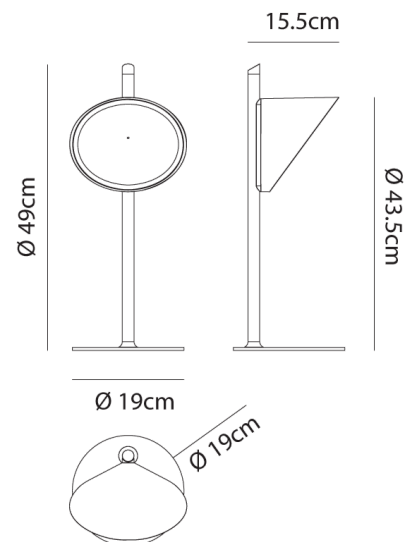

Designer	Rainer Mutsch
Supplier	Axo Light
Country	Italy
SKU	AX LT/ORCHID/WHITE
Finish	White

Product Dimensions

Weight	4kg
Colour Temp	3000K
IP Rating	IP20

Materials	Aluminium
Output	710lm

Source	7W LED
CRI	90