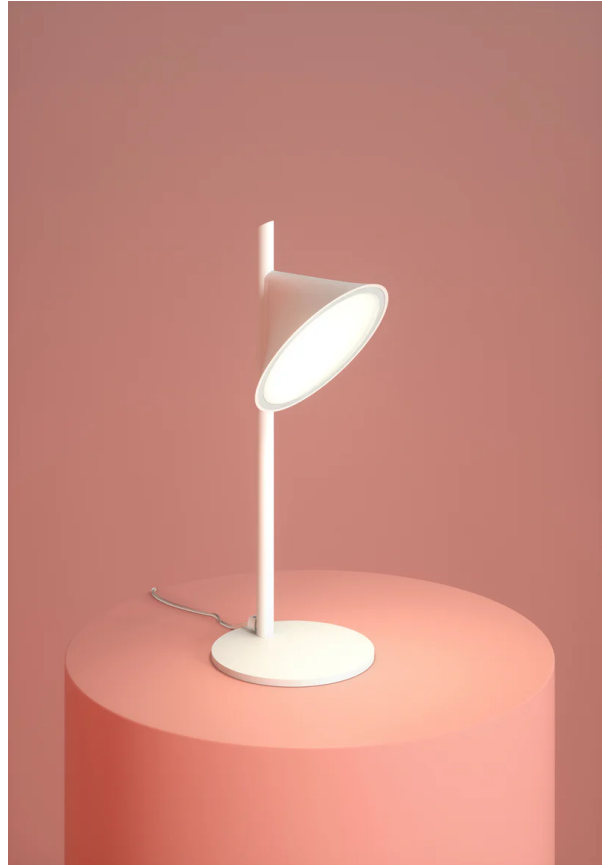

AX LT/ORCHID/WHITE

## Orchid Table Lamp

by Rainer Mutsch

A creation of Austrian designer Rainer Mutsch, Orchid is a lighting collection inspired by nature. The structure of the aluminium blossom-shaped diffuser prevents overheating. Thanks to its versatility and minimalist aesthetic, the Orchid table lamp performs well both in residential settings and in large-scale contract projects. Available in white, sand or anthracite grey finish.

### Product Dimensions

<b>Weight</b>	4kg
<b>Colour Temp</b>	3000K
<b>IP Rating</b>	IP20

<b>Materials</b>	Aluminium
<b>Output</b>	710lm

<b>Source</b>	7W LED
<b>CRI</b>	90