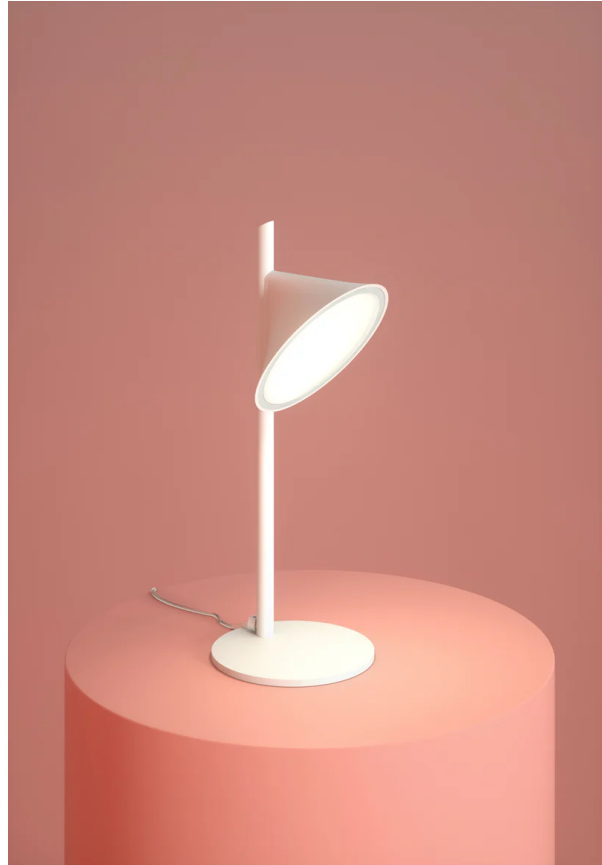

AX LT/ORCHID/WHITE

Orchid Table Lamp

by Rainer Mutsch

A creation of Austrian designer Rainer Mutsch, Orchid is a lighting collection inspired by nature. The structure of the aluminium blossom-shaped diffuser prevents overheating. Thanks to its versatility and minimalist aesthetic, the Orchid table lamp performs well both in residential settings and in large-scale contract projects. Available in white, sand or anthracite grey finish.

Designer	Rainer Mutsch
Supplier	Axo Light
Country	Italy
SKU	AX LT/ORCHID/WHITE
Finish	White

Product Dimensions

Weight	4kg
Colour Temp	3000K
IP Rating	IP20

Materials	Aluminium
Output	710lm

Source	7W LED
CRI	90