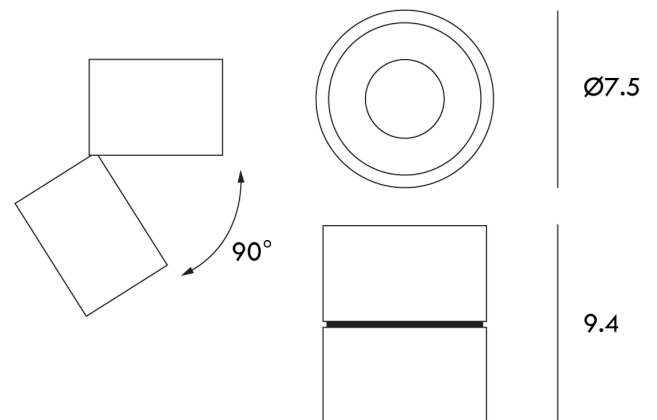

SI PL/TOMMY/DIMM/SML/BK

Tommy Mini Spot

by

Small version of the Tommy ceiling mounted spot light. Equipped with CREE COB LED light source and 90 degree adjustability. Die cast alloy body with painted finish. Dimmable. Available in black or white finish.

Supplier	Studio Italia
Country	China
SKU	SI PL/TOMMY/DIMM/SML/BK
Finish	Black

Product Dimensions

Materials	Aluminium	Source	9W LED	Colour Temp	3000K
Output	800lm	Emission	38 degree beam	Dimming	PHASE