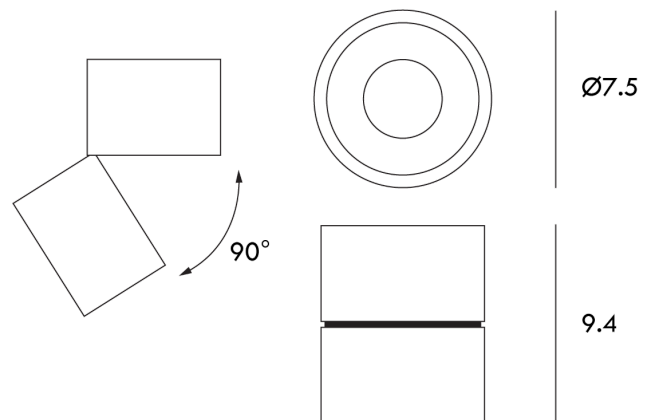

SI PL/TOMMY/DIMM/SML/BK

Tommy Mini Spot

by

Small version of the Tommy ceiling mounted spot light. Equipped with CREE COB LED light source and 90 degree adjustability. Die cast alloy body with painted finish. Dimmable. Available in black or white finish.

Supplier	Studio Italia
Country	China
SKU	SI PL/TOMMY/DIMM/SML/BK
Finish	Black

Product Dimensions

Materials	Aluminium	Source	9W LED	Colour Temp	3000K
Output	800lm	Emission	38 degree beam	Dimming	PHASE