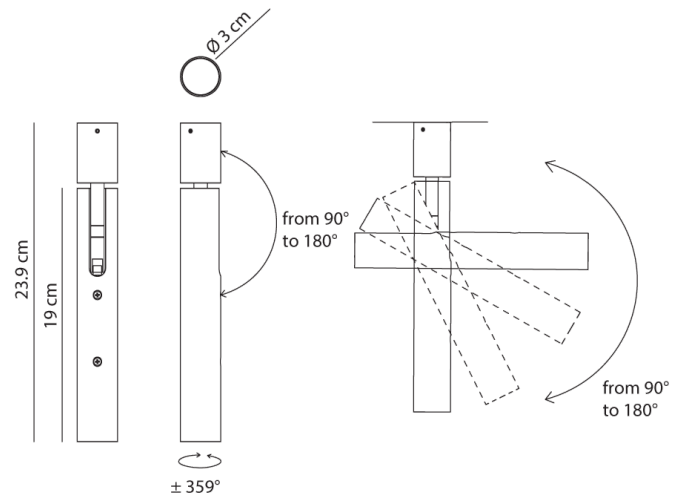

Ego Spotlight

by Axo Light

Realized entirely from natural brass, Ego is a synthesis of elegance and personality. The perfection of the lenses used generates a highly impressive and unexpected beam of light. It's minimalist design is highly adjustable, allowing the light to be angled for direct or ambient illumination. Ego spotlight can be installed on ceiling or wall surfaces and is available in natural brass finish. Made in Italy.

Supplier	Axo Light
Country	Italy
SKU	AX FA/EGO/DIMM/BRASS
Version	Dimmable

Product Dimensions

Weight	0.5kg
Colour Temp	3000K
IP Rating	IP20

Materials	Brass
Output	1220lm
Dimming	PHASE

Source	1 x 8.8W LED
CRI	80