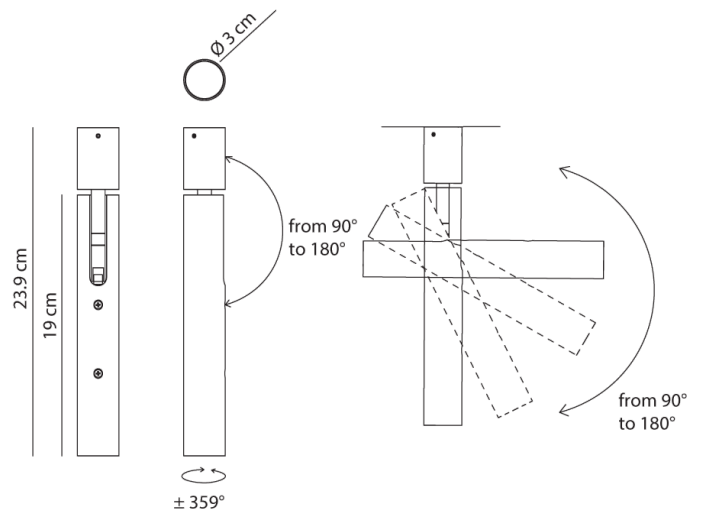

AX FA/EGO/DIMM/BRASS

Ego Spotlight

by Axo Light

Realized entirely from natural brass, Ego is a synthesis of elegance and personality. The perfection of the lenses used generates a highly impressive and unexpected beam of light. It's minimalist design is highly adjustable, allowing the light to be angled for direct or ambient illumination. Ego spotlight can be installed on ceiling or wall surfaces and is available in natural brass finish. Made in Italy.

Supplier	Axo Light
Country	Italy
SKU	AX FA/EGO/DIMM/BRASS
Version	Dimmable

Product Dimensions

Weight	0.5kg	Materials	Brass	Source	1 x 8.8W LED
Colour Temp	3000K	Output	1220lm	CRI	80
IP Rating	IP20	Dimming	PHASE		