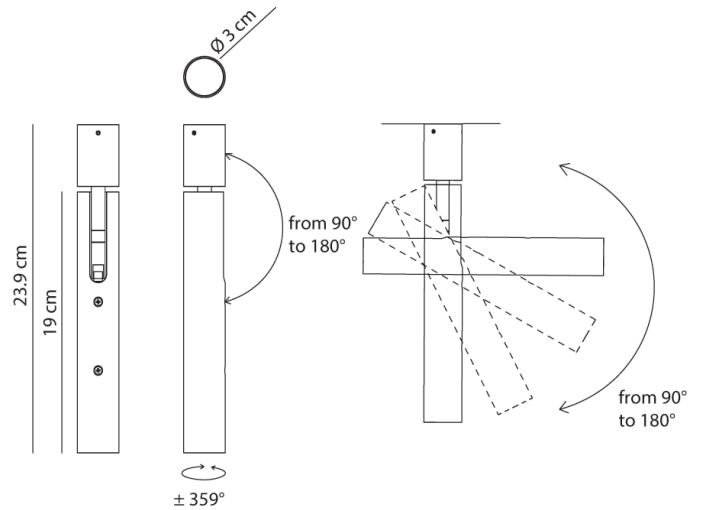

AX FA/EGO/DIMM/BRASS

Ego Spotlight

by

Realized entirely from natural brass, Ego is a synthesis of elegance and personality. The perfection of the lenses used generates a highly impressive and unexpected beam of light. It's minimalist design is highly adjustable, allowing the light to be angled for direct or ambient illumination. Ego spotlight can be installed on ceiling or wall surfaces and is available in natural brass finish. Made in Italy.

Supplier	Axo Light
Country	Italy
SKU	AX FA/EGO/DIMM/BRASS
Version	Dimmable

Product Dimensions

Weight	0.5kg
Colour Temp	3000K
IP Rating	IP20

Materials	Brass
Output	1220lm
Dimming	PHASE

Source	1 x 8.8W LED
CRI	80