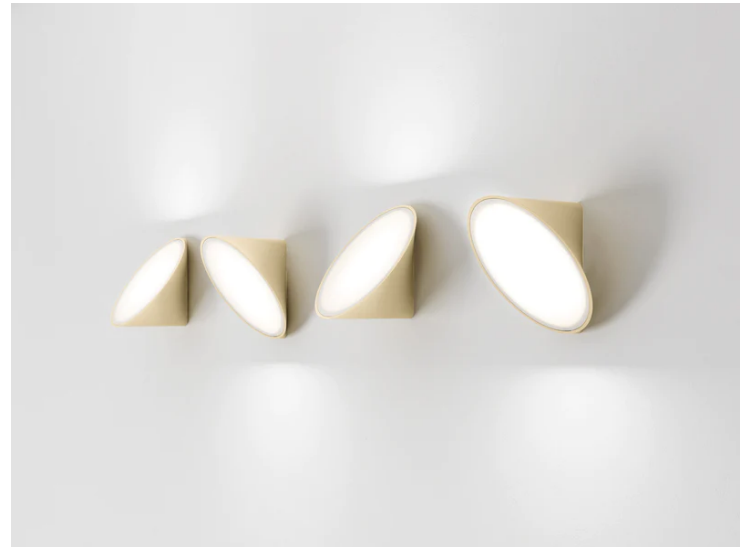

# Orchid Wall Light

by Rainer Mutsch

A creation of Austrian designer Rainer Mutsch, Orchid is a lighting collection inspired by nature. The structure of the aluminium blossom-shaped diffuser prevents overheating. Thanks to its versatility and minimalist aesthetic, the Orchid wall/ceiling light pendant performs well both in residential settings and in large-scale contract projects. Available in white, sand or anthracite grey finish.

<b>Designer</b>	Rainer Mutsch
<b>Supplier</b>	Axo Light
<b>Country</b>	Italy
<b>SKU</b>	AX A/ORCHID/SAN
<b>Finish</b>	Sand

Product Dimensions

<b>Weight</b>	0.8kg
<b>Colour Temp</b>	3000K
<b>Emission</b>	Diffused beam