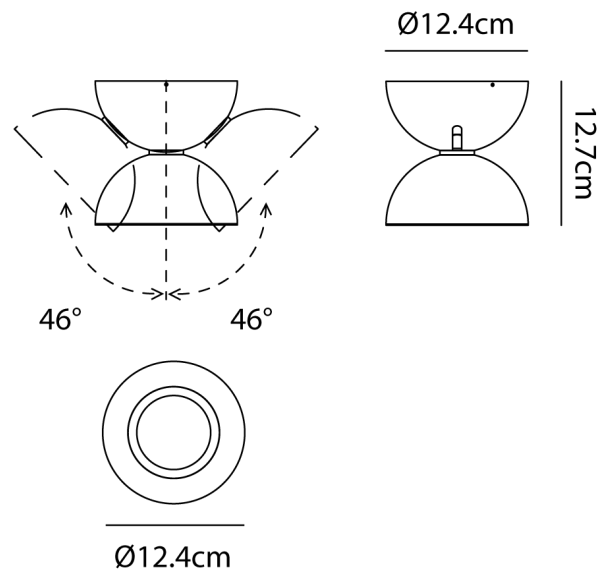

AX FA/DODOT/3K/48D/DUST

Dodot Light

by Simone Micheli

A perfect harmony of form and function, Dodot is a highly versatile surface mounted light. It is characterised by its minimalist geometric form and is available in a selection of neutral colours to suit a wide range of architectural lighting applications. The fitting is made up of two small hemispheres that can be adjusted up to 90 degrees with an in-built 17.5W LED providing a high output illumination. Available in 15, 35 or 48 degree beam in 2700K or 3000K. Suitable for installation on ceiling and wall surfaces, Dodot is the latest creation of architect and designer Simone Micheli for Axolight. Made in Italy.

Designer	Simone Micheli
Supplier	Axo Light
Country	Italy
SKU	AX FA/DODOT/3K/48D/DUST
Finish	Mauve Dust
Colour Temp	3000K
Reflector	48 degrees

Product Dimensions

Weight	1.1kg	Materials	Aluminium	Source	17.5W LED
Colour Temp	3000K	Output	2000lm	CRI	90
Emission	48 degree optic reflector	IP Rating	IP20	Dimming	PHASE