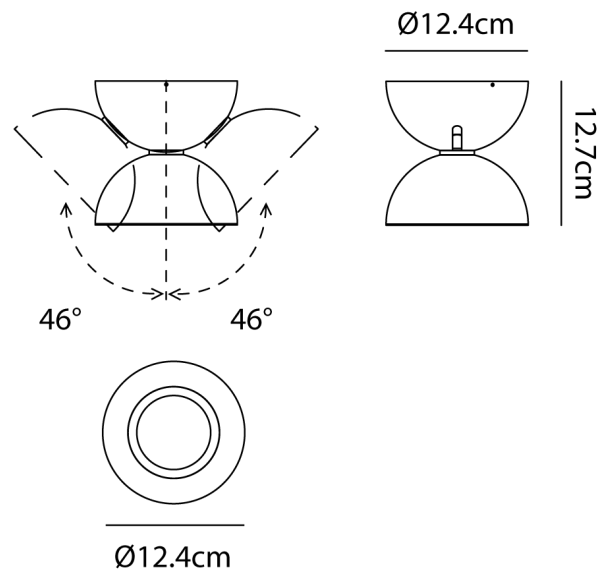

## Dodot Light

by Simone Micheli

A perfect harmony of form and function, Dodot is a highly versatile surface mounted light. It is characterised by its minimalist geometric form and is available in a selection of neutral colours to suit a wide range of architectural lighting applications. The fitting is made up of two small hemispheres that can be adjusted up to 90 degrees with an in-built 17.5W LED providing a high output illumination. Available in 15, 35 or 48 degree beam in 2700K or 3000K. Suitable for installation on ceiling and wall surfaces, Dodot is the latest creation of architect and designer Simone Micheli for Axolight. Made in Italy.

### Product Dimensions

<b>Weight</b>	1.1kg	<b>Materials</b>	Aluminium	<b>Source</b>	17.5W LED
<b>Colour Temp</b>	2700K	<b>Output</b>	2000lm	<b>CRI</b>	90
<b>Emission</b>	48 degree optic reflector	<b>IP Rating</b>	IP20	<b>Dimming</b>	PHASE