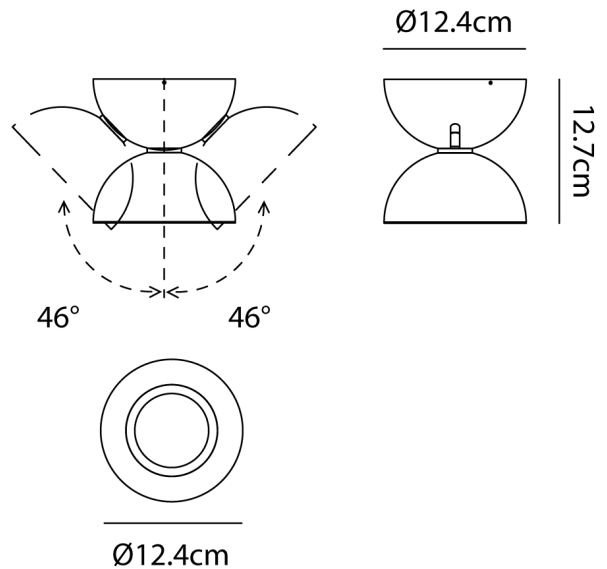

AX FA/DODOT/3K/15D/BLACK

Dodot Light

by Simone Micheli

A perfect harmony of form and function, Dodot is a highly versatile surface mounted light. It is characterised by its minimalist geometric form and is available in a selection of neutral colours to suit a wide range of architectural lighting applications. The fitting is made up of two small hemispheres that can be adjusted up to 90 degrees with an in-built 17.5W LED providing a high output illumination. Available in 15, 35 or 48 degree beam in 2700K or 3000K. Suitable for installation on ceiling and wall surfaces, Dodot is the latest creation of architect and designer Simone Micheli for Axolight. Made in Italy.

Designer	Simone Micheli
Supplier	Axo Light
Country	Italy
SKU	AX FA/DODOT/3K/15D/BLACK
Finish	Black
Colour Temp	3000K
Reflector	15 degrees

Product Dimensions

Weight	1.1kg	Materials	Aluminium	Source	17.5W LED
Colour Temp	3000K	Output	2000lm	CRI	90
Emission	15 degree optic reflector	IP Rating	IP20	Dimming	PHASE