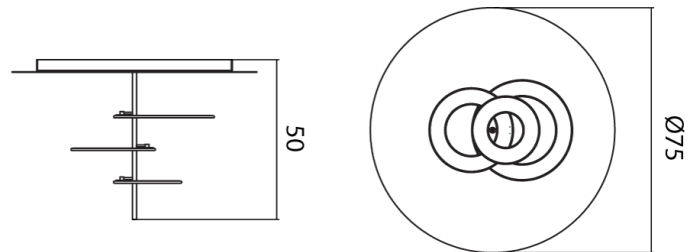

IC PL/HULAHOOP/P3/WHITE/COPPERLEAF

Hula Hoop Ceiling

by Marco Pagnoncelli

Hula Hoop ceiling light is a minimalist fitting with a high energy LED source for modern applications. The unique design evokes the illusion of metallic hoops floating around a central element, creating a striking accent within a space. Available as 2 or 3 hoop version in a variety of finish combinations.

Designer	Marco Pagnoncelli
Supplier	Icone
Country	Italy
SKU	IC PL/HULAHOOP/P3/WHITE/COPPERLEAF
Finish	White + Copper Leaf
Size	P3

Product Dimensions

Materials	Metal	Source	55W LED	Colour Temp	3000K
Output	8395lm	CRI	90	Dimming	TRIAC