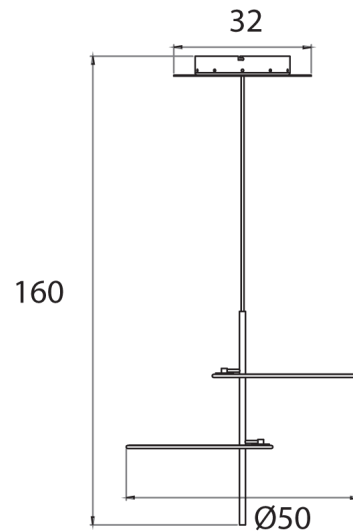

IC S/HULAHOOP/S2/WHITE/BRASS

Hula Hoop Pendant

by Marco Pagnoncelli

Hula Hoop pendant light is a minimalist fitting with a high energy LED source for modern applications. The unique design evokes the illusion of metallic hoops floating around a central element, creating a striking accent within a space. Available as 2 or 4 hoop version in a variety of finishes.

Designer	Marco Pagnoncelli
Supplier	Icone
Country	Italy
SKU	IC S/HULAHOOP/S2/WHITE/BRASS
Finish	White + Brass
Size	S2

Product Dimensions

Materials	Metal	Source	50W LED	Colour Temp	3000K
Output	7394lm	CRI	90	Dimming	TRIAC