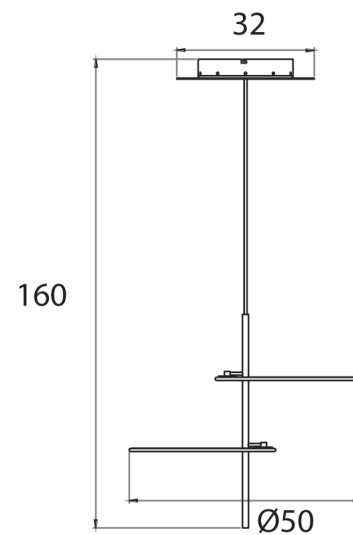

IC S/HULAHOOP/S2/WHITE/BRASS

Hula Hoop Pendant

by Marco Pagnoncelli

Hula Hoop pendant light is a minimalist fitting with a high energy LED source for modern applications. The unique design evokes the illusion of metallic hoops floating around a central element, creating a striking accent within a space. Available as 2 or 4 hoop version in a variety of finishes.

Designer	Marco Pagnoncelli
Supplier	Icone
Country	Italy
SKU	IC S/HULAHOOP/S2/WHITE/BRASS
Finish	White + Brass
Size	S2

Product Dimensions

Materials	Metal	Source	50W LED	Colour Temp	3000K
Output	7394lm	CRI	90	Dimming	TRIAC