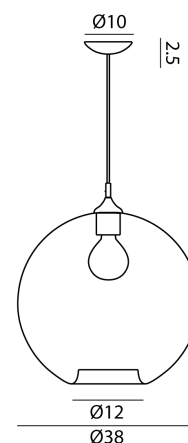

CT S/PARIGI/XXL/R/SM

Parigi Round Pendant

by

PARIGI PENDANT IN SHINY 15 DIA 1X E14 60w MAX (1203.1)

Supplier	Cangini & Tucci
Country	Italy
SKU	CT S/PARIGI/XXL/R/SM
Finish	Smoke
Surface	Smooth Glass
Size	XXL

Product Dimensions

Weight	2.4kg
IP Rating	IP20

Materials	Blown Glass
Dimming	Dependent on globe

Source	1 x E27 70W (Max)
---------------	-------------------