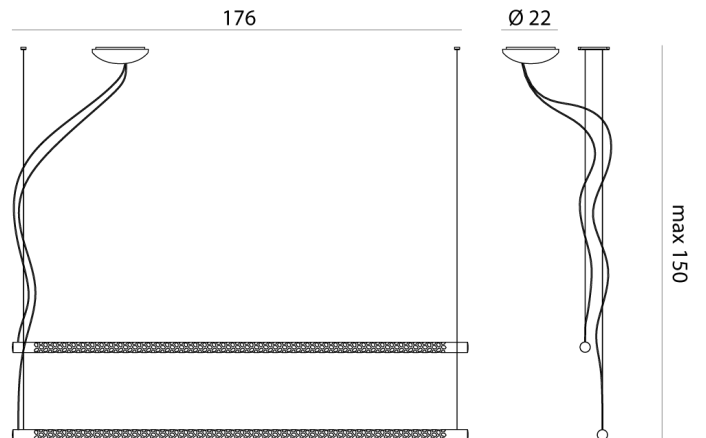

RO S/SQUIGGLE/H11/3000K/DALI/BLACK

Squiggle Double Linear Pendant

by Paolo Rizzatto

SQUIGGLE H10 PENDANT IN GOLD. 72w 5050lm 2700k LED.
 CRI 90. 140cm x 4cm. 150cm DROP. 1-10v DIMMABLE.

Designer	Paolo Rizzatto
Supplier	Rotaliana
Country	Italy
SKU	RO S/SQUIGGLE/H11/3000K/DALI/BLACK
Finish	Black
Version	3000K - Dali Dimming
Size	H11

Product Dimensions

Weight	6.3kg
Colour Temp	3000K
IP Rating	IP20

Materials	Metal
Output	5500lm
Dimming	DALI

Source	78W LED
CRI	90