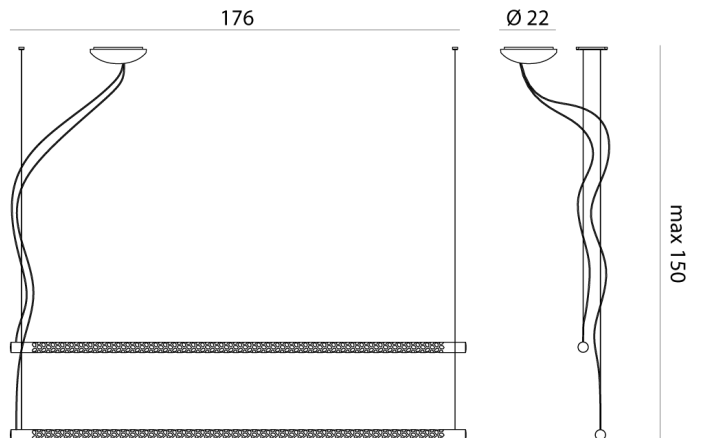

RO S/SQUIGGLE/H11/3000K/DALI/BLACK

Squiggle Double Linear Pendant

by Paolo Rizzatto

SQUIGGLE H10 PENDANT IN GOLD. 72w 5050lm 2700k LED.
 CRI 90. 140cm x 4cm. 150cm DROP. 1-10v DIMMABLE.

Designer	Paolo Rizzatto
Supplier	Rotaliana
Country	Italy
SKU	RO S/SQUIGGLE/H11/3000K/DALI/BLACK
Finish	Black
Version	3000K - Dali Dimming
Size	H11

Product Dimensions

Weight	6.3kg
Colour Temp	3000K
IP Rating	IP20

Materials	Metal
Output	5500lm
Dimming	DALI

Source	78W LED
CRI	90