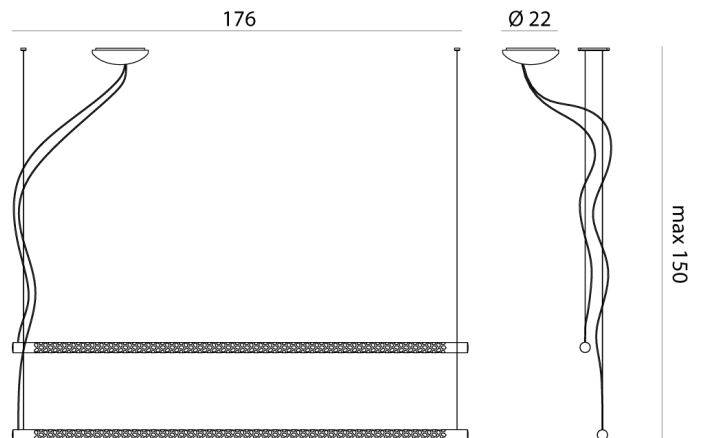

Squiggle Double Linear Pendant

by Paolo Rizzato

Inspired by the "Neon structure" by Lucio Fontana for the 9th Triennale of Milan, Squiggle is a suspended tubular exoskeleton containing an LED strip up to 6m long. A sequence of irregular hexagon-shaped holes allow light to escape the metal structure, projecting a complex array of geometric patterns, including broken curved lines and concentric rings. Squiggle comes in a wide range of designs and sizes to suit a myriad of installation possibilities, with all versions available in matt gold, black or white finish. Made in Italy.

Designer	Paolo Rizzato
Supplier	Rotaliana
Country	Italy
SKU	RO S/SQUIGGLE/H11/3000K/WHITE
Finish	White
Version	3000K - No-Dimming
Size	H11

Product Dimensions

Weight	6.3kg	Materials	Metal	Source	78W LED
Colour Temp	3000K	Output	5500lm	CRI	90
IP Rating	IP20	Dimming	No		