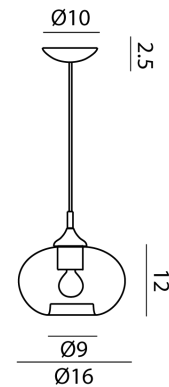

CT S/PARIGI/16/TR

Parigi Oval Pendant

by

PARIGI TOBACCO STRIPED 30CM PENDANT 30 X 19 1X 70W
E27 (RGIG/1213.L)

| | |
|-----------------|-------------------|
| Supplier | Cangini & Tucci |
| Country | Italy |
| SKU | CT S/PARIGI/16/TR |
| Finish | Transparent |
| Surface | Smooth Glass |
| Size | SML |

Product Dimensions

| | |
|------------------|--------|
| Weight | 0.45kg |
| IP Rating | IP20 |

| | |
|------------------|--------------------|
| Materials | Blown Glass |
| Dimming | Dependent on globe |

| | |
|---------------|-------------------|
| Source | 1 x E14 60W (Max) |
|---------------|-------------------|