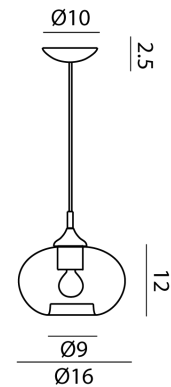

CT S/PARIGI/16/TR

Parigi Oval Pendant

by

PARIGI 1 LIGHT TOBACCO 16DIA X 12cm E14 60 WATTS
1213.1L

Supplier	Cangini & Tucci
Country	Italy
SKU	CT S/PARIGI/16/TR
Finish	Transparent
Surface	Smooth Glass
Size	SML

Product Dimensions

Weight	0.45kg
IP Rating	IP20

Materials	Blown Glass
Dimming	Dependent on globe

Source	1 x E14 60W (Max)
---------------	-------------------