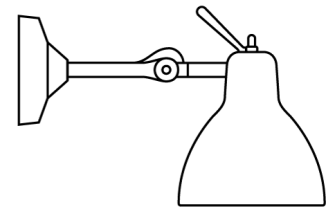

## Luxy Glam Ceiling & Wall Lamp

by Dante Donegani and Giovanni Lauda

A continuation of the Luxy range from Rotaliana, the Luxy Glam Ceiling & Wall Lamp offers a classic inspired form in a contemporary finish. The use of a gloss finished diffuser gives both direct and diffused light. Available in metallic black frame with gloss white, smoke, copper or gold shade. Made in Italy. Suitable for installation on wall or ceiling surfaces.

### Product Dimensions

Ø10

Ø13.5

**Weight** 1kg

**Materials** Glass

**Source** 1 x E14 10W (Max)

**IP Rating** IP20

**Dimming** Dependent on globe