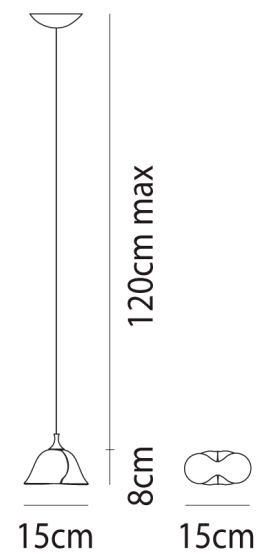

## Ninfea Pendant

by Oriano Favaretto

The Ninfea Pendant by Vistosi amazes with its unique shape made from hand worked Murano glass. Ninfea is available in small or large size in white finish.

<b>Designer</b>	Oriano Favaretto
<b>Supplier</b>	Vistosi
<b>Country</b>	Italy
<b>SKU</b>	VI S/NINF/P/WH
<b>Size</b>	Small

### Product Dimensions

<b>Weight</b>	1kg
<b>IP Rating</b>	IP20

<b>Materials</b>	Blown Glass
<b>Dimming</b>	Dependent on globe

<b>Source</b>	1 x E27 60W (Max)
---------------	-------------------