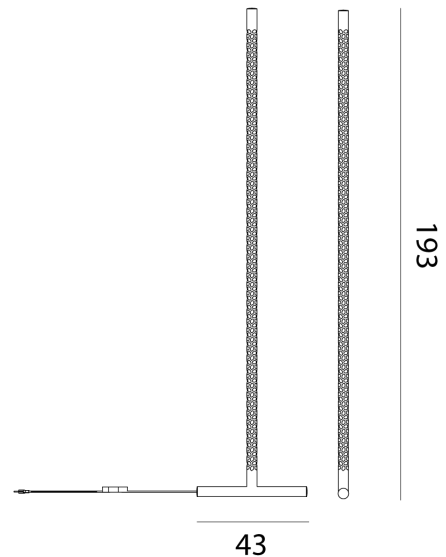

RO PT/SQUIGGLE/F1/3000K/WHITE

Squiggle Floor Lamp

by Paolo Rizzatto

Inspired by the "Neon structure" by Lucio Fontana for the 9th Triennale of Milan, Squiggle is a suspended tubular exoskeleton which contains an LED strip. A sequence of irregular hexagon-shaped holes allow light to escape the metal structure, generating varying geometrical shapes: broken curved lines, the infinity symbol, and concentric rings of various sizes. Floor lamp available in matt gold, black or white finish in 2700K or 3000K.

Designer	Paolo Rizzatto
Supplier	Rotaliana
Country	Italy
SKU	RO PT/SQUIGGLE/F1/3000K/WHITE
Finish	White
Version	3000K

Product Dimensions

Weight	5.05kg
Colour Temp	3000K
IP Rating	IP20

Materials	Metal
Output	3000lm
Dimming	Push button dimmer

Source	43W LED
CRI	90