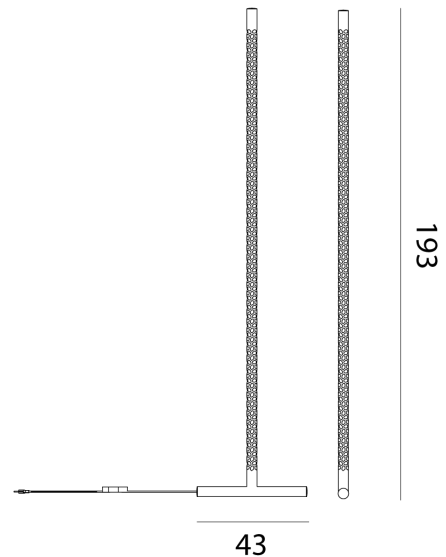

RO PT/SQUIGGLE/F1/2700K/GOLD

Squiggle Floor Lamp

by Paolo Rizzatto

Inspired by the "Neon structure" by Lucio Fontana for the 9th Triennale of Milan, Squiggle is a suspended tubular exoskeleton which contains an LED strip. A sequence of irregular hexagon-shaped holes allow light to escape the metal structure, generating varying geometrical shapes: broken curved lines, the infinity symbol, and concentric rings of various sizes. Floor lamp available in matt gold, black or white finish in 2700K or 3000K.

Designer	Paolo Rizzatto
Supplier	Rotaliana
Country	Italy
SKU	RO PT/SQUIGGLE/F1/2700K/GOLD
Finish	Gold
Version	2700K

Product Dimensions

Weight	5.05kg
Colour Temp	2700K
IP Rating	IP20

Materials	Metal
Output	3000lm
Dimming	Push button dimmer

Source	43W LED
CRI	90