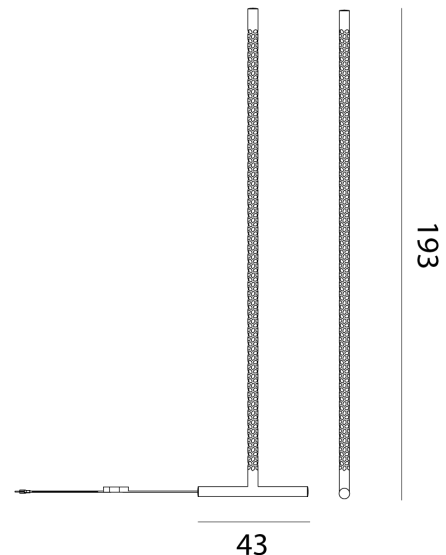

RO PT/SQUIGGLE/F1/2700K/GOLD

Squiggle Floor Lamp

by Paolo Rizzatto

Inspired by the "Neon structure" by Lucio Fontana for the 9th Triennale of Milan, Squiggle is a suspended tubular exoskeleton which contains an LED strip. A sequence of irregular hexagon-shaped holes allow light to escape the metal structure, generating varying geometrical shapes: broken curved lines, the infinity symbol, and concentric rings of various sizes. Floor lamp available in matt gold, black or white finish in 2700K or 3000K.

Designer	Paolo Rizzatto
Supplier	Rotaliana
Country	Italy
SKU	RO PT/SQUIGGLE/F1/2700K/GOLD
Finish	Gold
Version	2700K

Product Dimensions

Weight	5.05kg
Colour Temp	2700K
IP Rating	IP20

Materials	Metal
Output	3000lm
Dimming	Push button dimmer

Source	43W LED
CRI	90