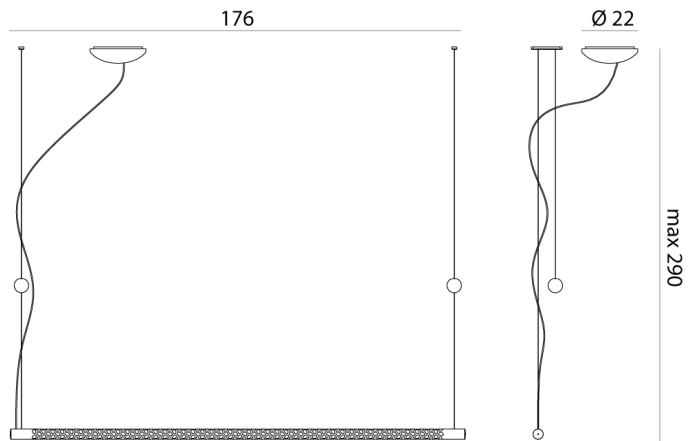

RO S/SQUIGGLE/H9/3000K/DALI/GOLD

Squiggle Linear Pendant

by Paolo Rizzatto

SQUIGGLE H8 PENDANT IN GOLD. 36w 2500lm 2700k
LED. CRI 90. 140cm x 4cm. 150cm DROP. 1-10v DIMMABLE.

Designer	Paolo Rizzatto
Supplier	Rotaliana
Country	Italy
SKU	RO S/SQUIGGLE/H9/3000K/DALI/GOLD
Finish	Gold
Version	3000K - Dali Dimming
Size	H9

Product Dimensions

Weight	6.05kg
Colour Temp	3000K
IP Rating	IP20

Materials	Metal
Output	2700lm
Dimming	DALI

Source	39W LED
CRI	90