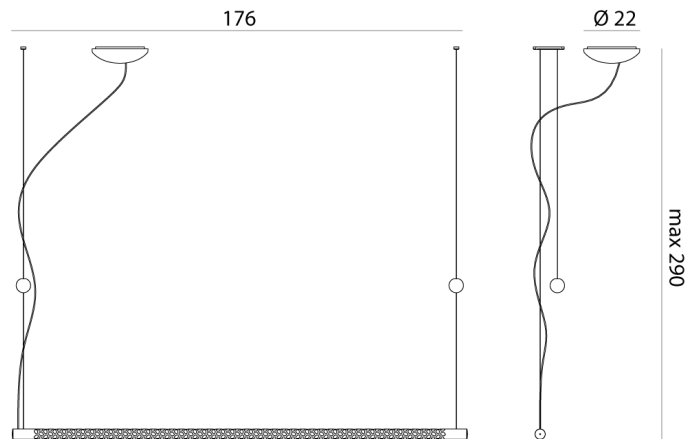

## Squiggle Linear Pendant

by Paolo Rizzatto

SQUIGGLE H8 PENDANT IN GOLD. 36w 2500lm 2700k LED. CRI 90. 140cm x 4cm. 150cm DROP. 1-10v DIMMABLE.

<b>Designer</b>	Paolo Rizzatto
<b>Supplier</b>	Rotaliana
<b>Country</b>	Italy
<b>SKU</b>	RO S/SQUIGGLE/H9/3000K/DALI/GOLD
<b>Finish</b>	Gold
<b>Version</b>	3000K - Dali Dimming
<b>Size</b>	H9

Product Dimensions

<b>Weight</b>	6.05kg
<b>Colour Temp</b>	3000K
<b>IP Rating</b>	IP20

<b>Materials</b>	Metal
<b>Output</b>	2700lm
<b>Dimming</b>	DALI

<b>Source</b>	39W LED
<b>CRI</b>	90