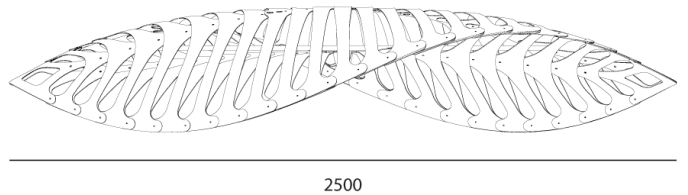

DT NAVICULA/LARGE/WHITE

Navicula Pendant

by David Trubridge

Navicula is derived from nature, in this case from one of the many microscopic diatoms that float around in the oceans. The flowing, segmented form is shipped as kitset and assembled on site with push-in nylon clips. The thin curved pieces of CNC-cut bamboo plywood create a flowing structure that also casts magical patterns. It is lit from within with a row of LED pin-point lights. Available in three sizes and a wide variety of finish options.

Designer	David Trubridge
Supplier	David Trubridge
Country	New Zealand
SKU	DT NAVICULA/LARGE/WHITE
Finish	White
Size	Large

Product Dimensions

Weight	13kg	Materials	Bamboo plywood	Source	18W LED
Colour Temp	2700K	Output	1920lm	Dimming	PHASE
Notes	Flat packed for reduced environmental footprint.				