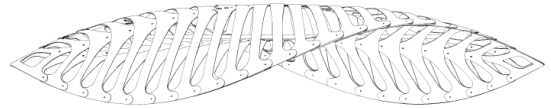

DT NAVICULA/MED/WHITE/WHITE

Navicula Pendant

by David Trubridge

Navicula is derived from nature, in this case from one of the many microscopic diatoms that float around in the oceans. The flowing, segmented form is shipped as kitset and assembled on site with push-in nylon clips. The thin curved pieces of CNC-cut bamboo plywood create a flowing structure that also casts magical patterns. It is lit from within with a row of LED pin-point lights. Available in three sizes and a wide variety of finish options.

Designer	David Trubridge
Supplier	David Trubridge
Country	New Zealand
SKU	DT NAVICULA/MED/WHITE/WHITE
Finish	White 2 Sides
Size	Medium

Product Dimensions

1950

Weight	7kg	Materials	Bamboo plywood	Source	11W LED
Colour Temp	2700K	Output	1200lm	Dimming	PHASE
Notes	Flat packed for reduced environmental footprint.				