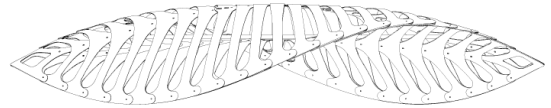

DT NAVICULA/MED/WHITE/WHITE

Navicula Pendant

by David Trubridge

Navicula is derived from nature, in this case from one of the many microscopic diatoms that float around in the oceans. The flowing, segmented form is shipped as kitset and assembled on site with push-in nylon clips. The thin curved pieces of CNC-cut bamboo plywood create a flowing structure that also casts magical patterns. It is lit from within with a row of LED pin-point lights. Available in three sizes and a wide variety of finish options.

Designer	David Trubridge
Supplier	David Trubridge
Country	New Zealand
SKU	DT NAVICULA/MED/WHITE/WHITE
Finish	White 2 Sides
Size	Medium

Product Dimensions

1950

Weight	7kg	Materials	Bamboo plywood	Source	11W LED
Colour Temp	2700K	Output	1200lm	Dimming	DALI
Notes	Flat packed for reduced environmental footprint. Assembly required.				