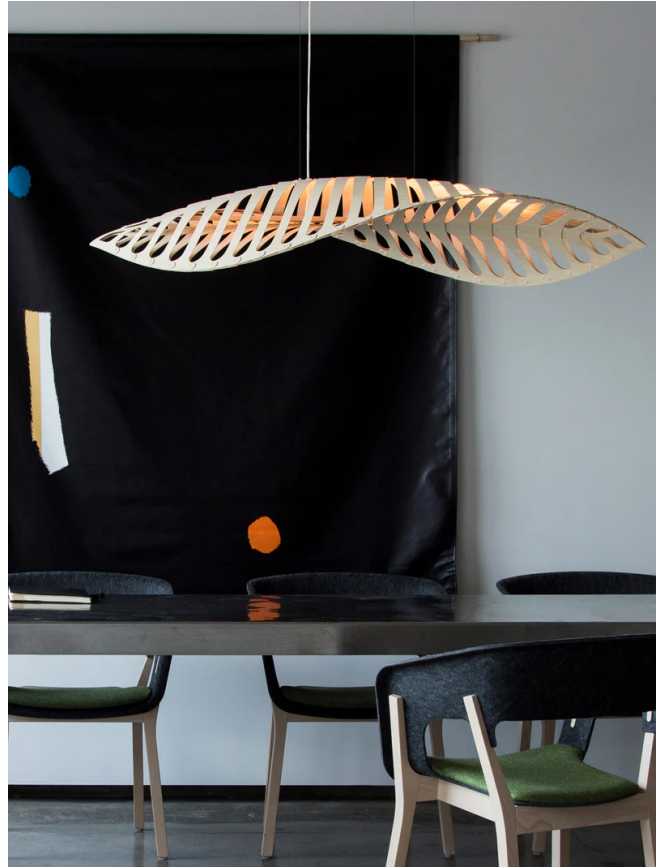

DT NAVICULA/MED/WHITE/WHITE

Navicula Pendant

by David Trubridge

Navicula is derived from nature, in this case from one of the many microscopic diatoms that float around in the oceans. The flowing, segmented form is shipped as kitset and assembled on site with push-in nylon clips. The thin curved pieces of CNC-cut bamboo plywood create a flowing structure that also casts magical patterns. It is lit from within with a row of LED pin-point lights. Available in three sizes and a wide variety of finish options.

Designer	David Trubridge
Supplier	David Trubridge
Country	New Zealand
SKU	DT NAVICULA/MED/WHITE/WHITE
Finish	White 2 Sides
Size	Medium

Product Dimensions

1950

Weight	7kg	Materials	Bamboo plywood	Source	11W LED
Colour Temp	2700K	Output	1200lm	Dimming	DALI
Notes	Flat packed for reduced environmental footprint. Assembly required.				