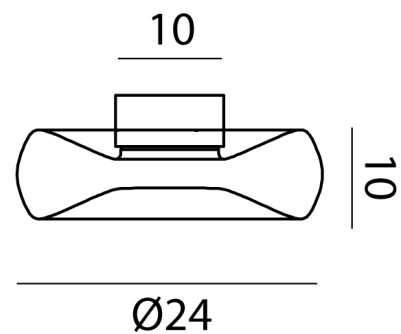

CT PL/FOLD/BK/SKYBLUE

Fold Ceiling Light

by Cristian Li Voi

Fold by Cangini & Tucci produces a mirage of light through its unique blown-glass design. Inspired by contrasts, Fold creates an illusion of depth with a folded glass form which both conceals the in-built LED source and emits reflections between the top and bottom of the diffuser interior, producing a delicate glow within a space. Wall and ceiling light is surface mounted. Available in various sizes and a wide range of finish options with black or chrome metalware.

Designer	Cristian Li Voi
Supplier	Cangini & Tucci
Country	Italy
SKU	CT PL/FOLD/BK/SKYBLUE
Glass Finish	Sky Blue
Metal Finish	Black
Size	Small

Product Dimensions

Weight	1.135kg	Materials	Blown Glass	Source	17.4W LED
Colour Temp	3000K	Output	2370lm	CRI	95
IP Rating	IP20	Dimming	TRIAC		