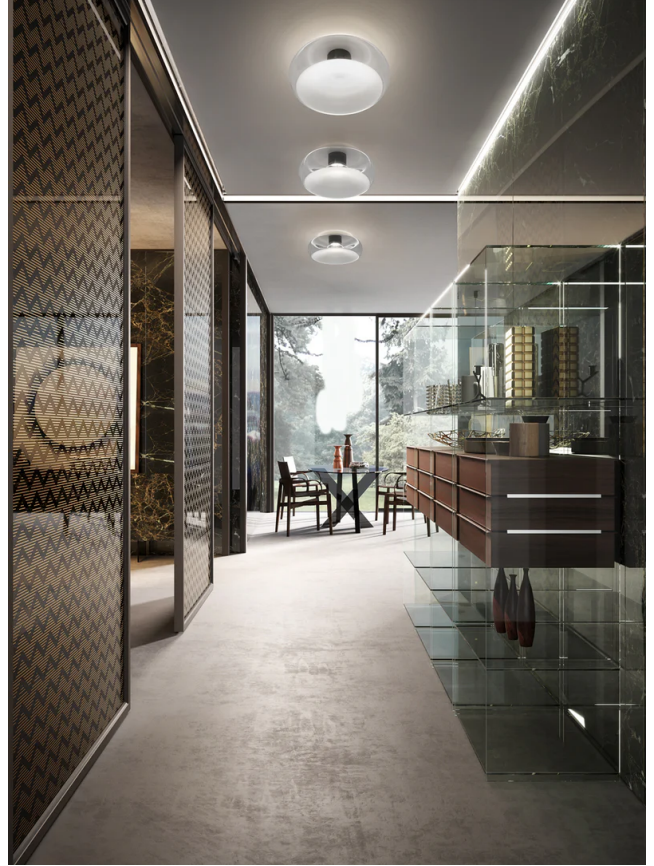

CT PL/FOLD/BK/SKYBLUE

Fold Ceiling Light

by Cristian Li Voi

Fold by Cangini & Tucci produces a mirage of light through its unique blown-glass design. Inspired by contrasts, Fold creates an illusion of depth with a folded glass form which both conceals the in-built LED source and emits reflections between the top and bottom of the diffuser interior, producing a delicate glow within a space. Wall and ceiling light is surface mounted. Available in various sizes and a wide range of finish options with black or chrome metalware.

Designer	Cristian Li Voi
Supplier	Cangini & Tucci
Country	Italy
SKU	CT PL/FOLD/BK/SKYBLUE
Glass Finish	Sky Blue
Metal Finish	Black
Size	Small

Product Dimensions

Weight	1.135kg	Materials	Blown Glass	Source	17.4W LED
Colour Temp	3000K	Output	2370lm	CRI	95
IP Rating	IP20	Dimming	TRIAC		