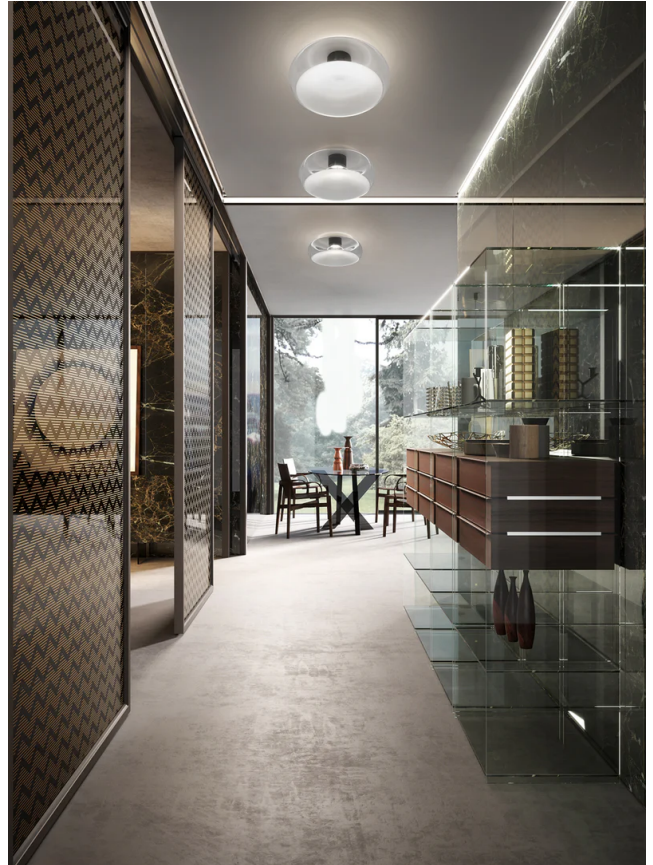

CT PL/FOLD/BK/SKYBLUE

Fold Ceiling Light

by Cristian Li Voi

Fold by Cangini & Tucci produces a mirage of light through its unique blown-glass design. Inspired by contrasts, Fold creates an illusion of depth with a folded glass form which both conceals the in-built LED source and emits reflections between the top and bottom of the diffuser interior, producing a delicate glow within a space. Wall and ceiling light is surface mounted. Available in various sizes and a wide range of finish options with black or chrome metalware.

Designer	Cristian Li Voi
Supplier	Cangini & Tucci
Country	Italy
SKU	CT PL/FOLD/BK/SKYBLUE
Glass Finish	Sky Blue
Metal Finish	Black
Size	Small

Product Dimensions

Weight	1.135kg	Materials	Blown Glass	Source	17.4W LED
Colour Temp	3000K	Output	2370lm	CRI	95
IP Rating	IP20	Dimming	TRIAC		