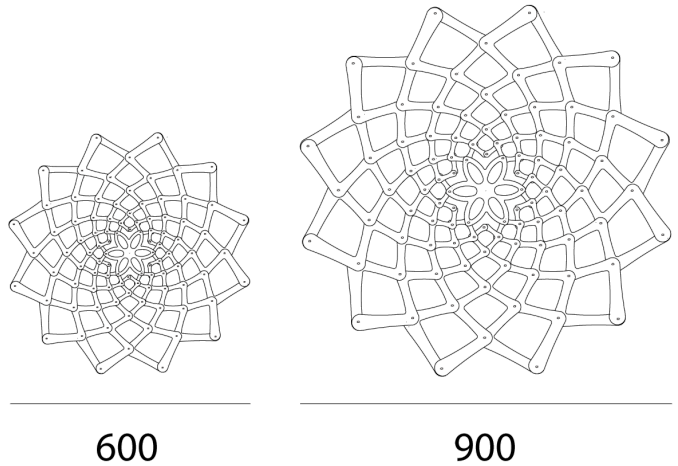

## Sunflower Wall Shade

by David Trubridge

Sunflower is a wall light shade that can be mounted over an existing wall sconce. It is a sculptural geometric form based on David's inspection and love of the patterns found in nature. The first kitset wall shade from David Trubridge, Sunflower is a simple and easy way to freshen up existing interiors as well as a sculptural lighting installation. Made from environmentally sustainable bamboo.

<b>Designer</b>	David Trubridge
<b>Supplier</b>	David Trubridge
<b>Country</b>	New Zealand
<b>SKU</b>	DT SUNFLOWER/SMALL/BLACK
<b>Finish</b>	Black
<b>Size</b>	Small

Product Dimensions

<b>Weight</b>	0.3kg	<b>Materials</b>	Bamboo plywood	<b>Notes</b>	Shade only (excludes light fixture)
---------------	-------	------------------	----------------	--------------	-------------------------------------