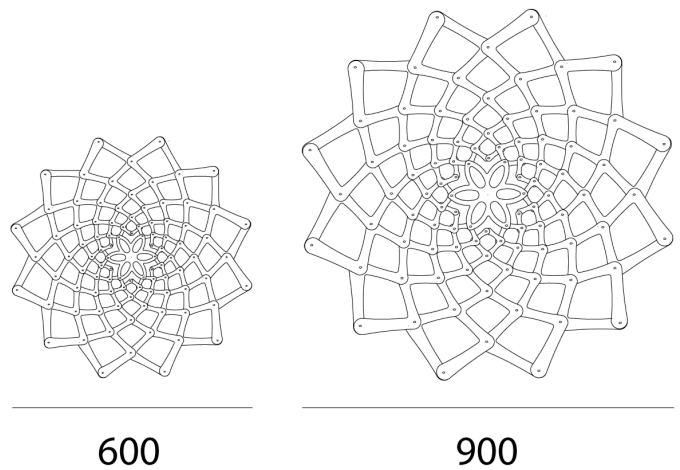

DT SUNFLOWER/SMALL/BLACK

Sunflower Wall Shade

by David Trubridge

Sunflower is a wall light shade that can be mounted over an existing wall sconce. It is a sculptural geometric form based on David's inspection and love of the patterns found in nature. The first kitset wall shade from David Trubridge, Sunflower is a simple and easy way to freshen up existing interiors as well as a sculptural lighting installation. Made from environmentally sustainable bamboo.

Designer	David Trubridge
Supplier	David Trubridge
Country	New Zealand
SKU	DT SUNFLOWER/SMALL/BLACK
Finish	Black
Size	Small

Product Dimensions

Weight	0.3kg	Materials	Bamboo plywood	Notes	Shade only (excludes light fixture)
---------------	-------	------------------	----------------	--------------	-------------------------------------