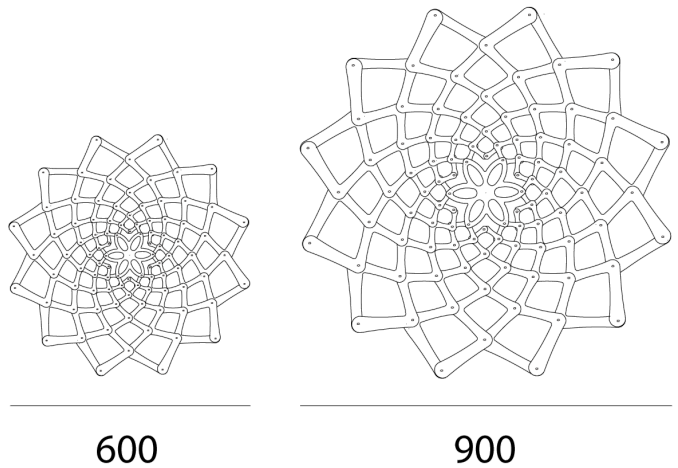

DT SUNFLOWER/SMALL/BLACK

Sunflower Wall Shade

by David Trubridge

Sunflower is a wall light shade that can be mounted over an existing wall sconce. It is a sculptural geometric form based on David's inspection and love of the patterns found in nature. The first kitset wall shade from David Trubridge, Sunflower is a simple and easy way to freshen up existing interiors as well as a sculptural lighting installation. Made from environmentally sustainable bamboo.

Designer	David Trubridge
Supplier	David Trubridge
Country	New Zealand
SKU	DT SUNFLOWER/SMALL/BLACK
Finish	Black
Size	Small

Product Dimensions

Weight	0.3kg	Materials	Bamboo plywood	Notes	Shade only (excludes light fixture)
---------------	-------	------------------	----------------	--------------	-------------------------------------