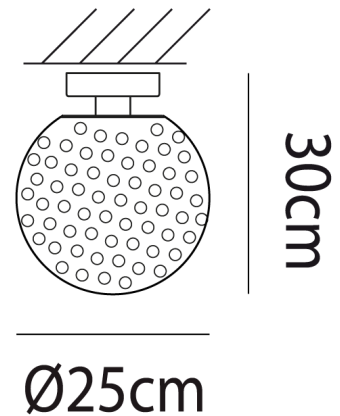

## Rina Ceiling Light

by Barbara Maggiolo

The Rina Ceiling lamp is a beautiful Murano glass fitting which is accented by white murrhines added during the blowing process, creating a mottled effect while concealing the light source. When the light is on it emits a soft speckled light around a space. Available in various size options.

<b>Designer</b>	Barbara Maggiolo
<b>Supplier</b>	Vistosi
<b>Country</b>	Italy
<b>SKU</b>	VI PL/RINA/25
<b>Size</b>	25

### Product Dimensions

<b>Weight</b>	5kg
<b>IP Rating</b>	IP20

<b>Materials</b>	Blown Glass
<b>Dimming</b>	Dependent on globe

<b>Source</b>	1 x E27 77W
---------------	-------------